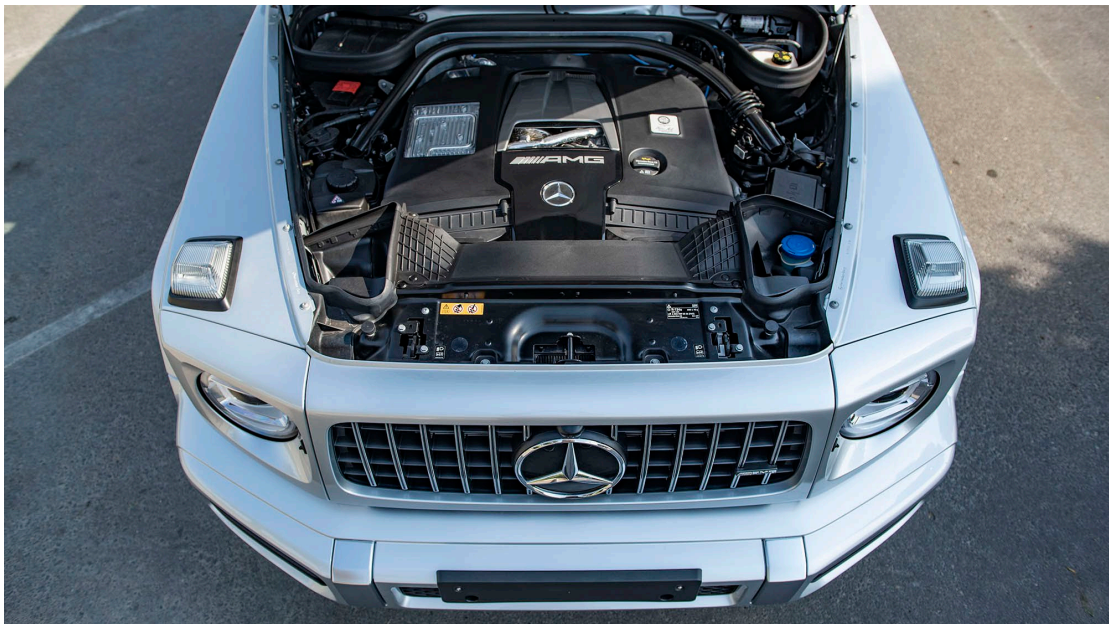

- @MileleMotors
- @MileleCorp
- @MileleMotors
- @MileleCorp
- @MileleCorp