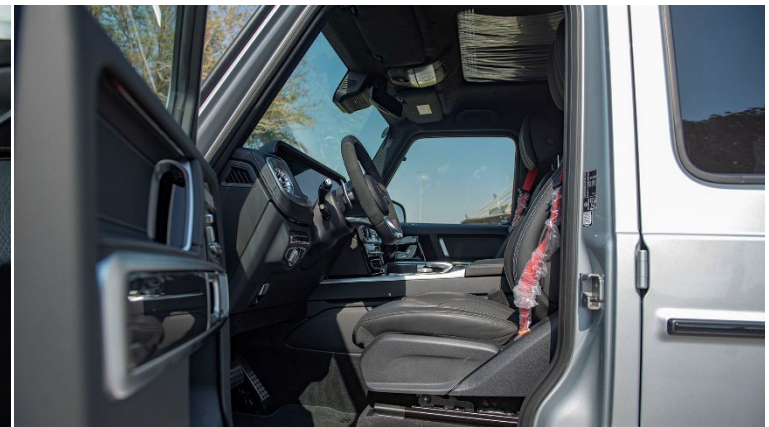

- @MileleMotors
- @MileleCorp
- @MileleMotors
- @MileleCorp
- @MileleCorp

Head office
P.O.Box 6339
AF - 07, Block A, Samari retail
Ras Al Khor3, Dubai - UAE
Tel: + 917504996459
Mail: info@milele.com