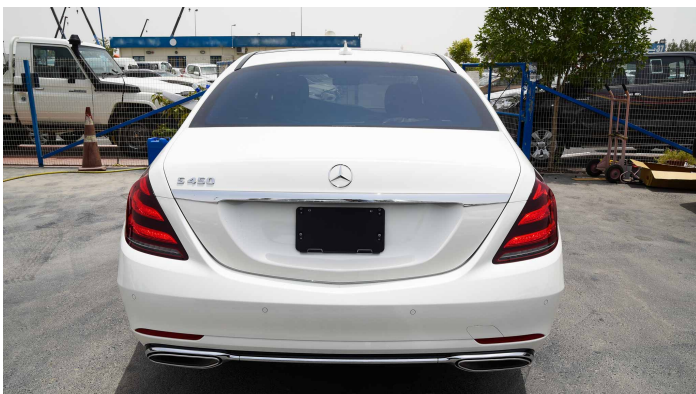

- /MileleMotors
- @MileleMotors
- MileleMotors
- @MileleMotors

(LHD) Mercedes-Benz-S-450 3.0L Petrol 2018