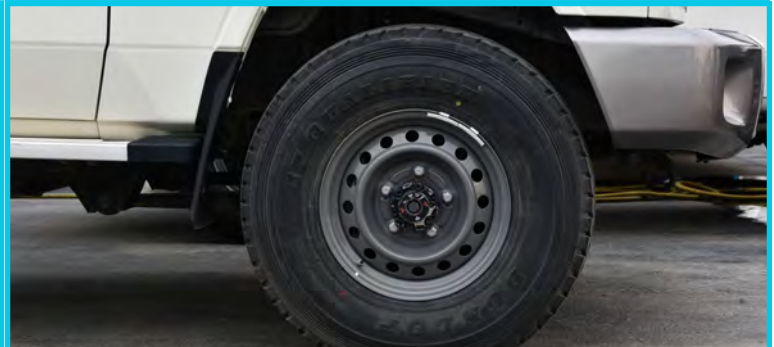

Technical Specification

Body Type	:	Pickup
Brand	:	Toyota
Model	:	Land Cruiser Pickup Single Cab
Year	:	2018
No. of Passengers	:	3
Dimensions (L x W x H)	:	(5,245 X 1,790 X 1,970) mm
Fuel	:	Diesel
Fuel Capacity	:	90 + 90 L
Horsepower	:	195 hp
Engine Capacity	:	4.5L
Cylinder No.	:	8
Break	:	Fr : Disc / Rr : Drum
Head Lamp	:	Halogen Light
Gross Weight	:	3,300 kg
Ground Clearance	:	235 mm
Wheel Base	:	3180 mm
Transmission	:	5 Speed Manual (4x4 Part time)
Tire Size	:	7.50 R16'
Suspensions	:	Fr : Coil Spring Heavy Duty
	:	Rr : Leaf Spring Heavy Duty

-  /MileleMotors
-  @MileleMotors
-  MileleMotors
-  @MileleMotors

TOYOTA

(LHD) Toyota Land Cruiser Single Cab Pickup 4.5D MY2018

Exterior

-  /MileleMotors
-  @MileleMotors
-  MileleMotors
-  @MileleMotors