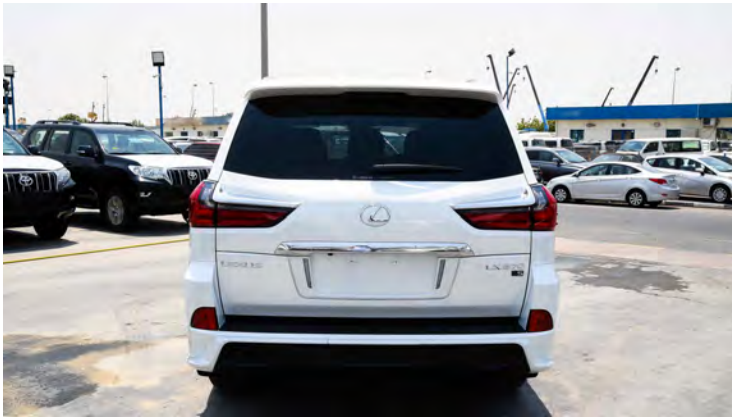

- /MileleMotors
- @MileleMotors
- MileleMotors
- @MileleMotors

(RHD) Lexus LX 570s V8 5.7L Petrol 2020