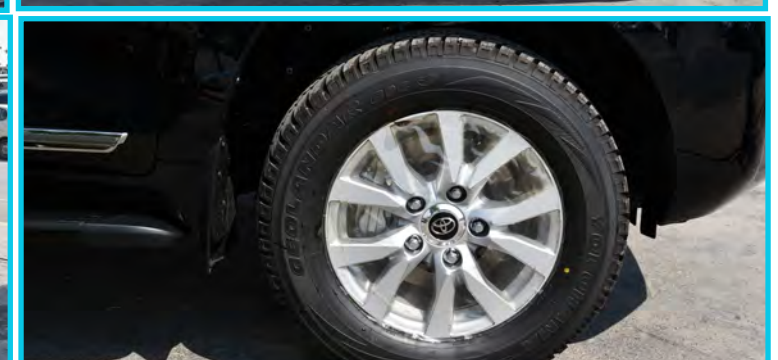

- /MileleMotors
- @MileleMotors
- MileleMotors
- @MileleMotors

(LHD) Toyota Land Cruiser VX 4.6L

Exterior Black