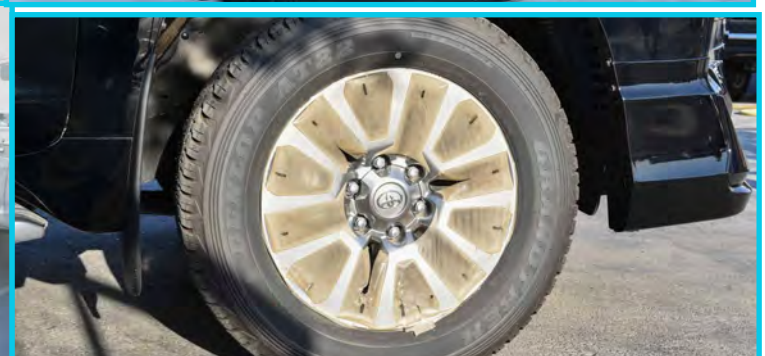

f /MileleMotors

ig @MileleMotors

yt MileleMotors

tw @MileleMotors

TOYOTA

MileleMotors
Procuring, Sourcing, & Stocking Motor Vehicles.

Head office

P.O.Box : 6339

AF - 07, Block A, Samari Retail
Ras Al Khor 3, Dubai - UAE

Tel: +971 50 4996459

Mail: info@milelemotors.com

(LHD) TOYOTA LAND CRUISER PRADO VXL 3.0L Diesel (BLACK EDITION)

Exterior