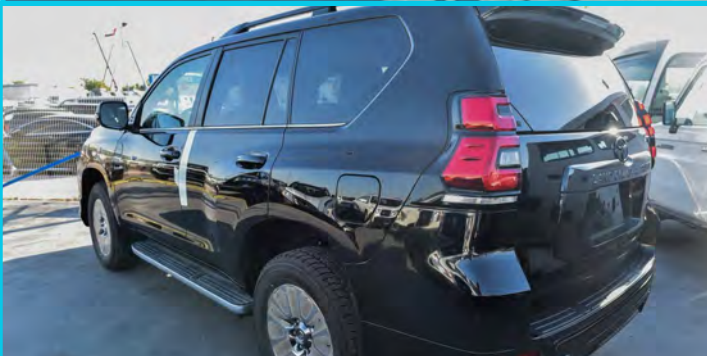

f /MileleMotors

ig @MileleMotors

yt MileleMotors

tw @MileleMotors

TOYOTA

MileleMotors
Procuring, Sourcing, & Stocking Motor Vehicles.

Head office

P.O.Box : 6339

AF - 07, Block A, Samari Retail
Ras Al Khor 3, Dubai - UAE

Tel: +971 50 4996459

Mail: info@milelemotors.com

(LHD) TOYOTA LAND CRUISER PRADO VXL 3.0L Diesel (BLACK EDITION)

Exterior