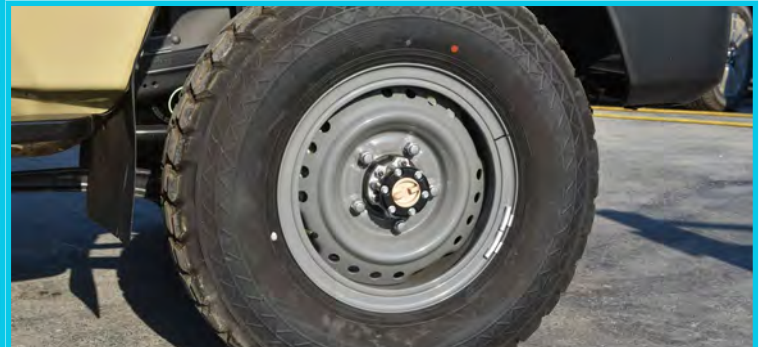

- /MileleMotors
- @MileleMotors
- MileleMotors
- @MileleMotors

MileleMotors
Procuring, Sourcing, & Stocking Motor Vehicles.

Head office
P.O.Box : 6339
AF - 07, Block A, Samari Retail
Ras Al Khor 3, Dubai - UAE
Tel: +971 50 4996459
Mail: info@milelemotors.com

(LHD) Toyota LC 78 Hard Top 4.2L 3 Door

Exterior