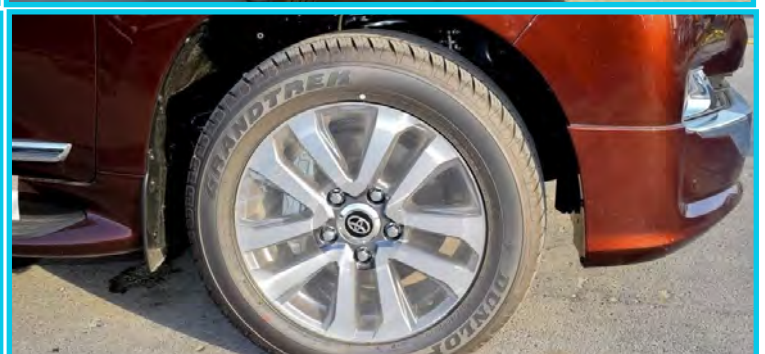

- /MileleMotors
- @MileleMotors
- MileleMotors
- @MileleMotors

TOYOTA

MileleMotors
Procuring, Sourcing, & Stocking Motor Vehicles.

Head office
P.O.Box : 6339
AF - 07, Block A, Samari Retail
Ras Al Khor 3, Dubai - UAE
Tel: +971 50 4996459
Mail: info@milelemotors.com

(RHD) TOYOTA LAND CRUISER VXR V8 4.5L

Exterior Burgundy