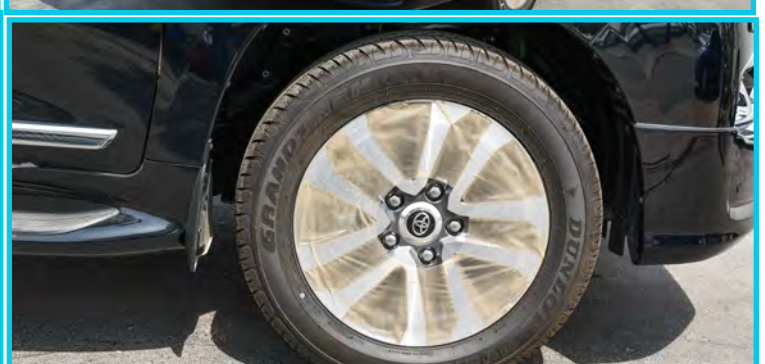

- /MileleMotors
- @MileleMotors
- MileleMotors
- @MileleMotors

MileleMotors

Procuring, Sourcing, & Stocking Motor Vehicles.

Head office
P.O.Box : 6339
AF - 07, Block A, Samari Retail
Ras Al Khor 3, Dubai - UAE
Tel: +971 50 4996459
Mail: info@milelemotors.com

(RHD) TOYOTA LAND CRUISER VXR V8 4.5L

Exterior Black