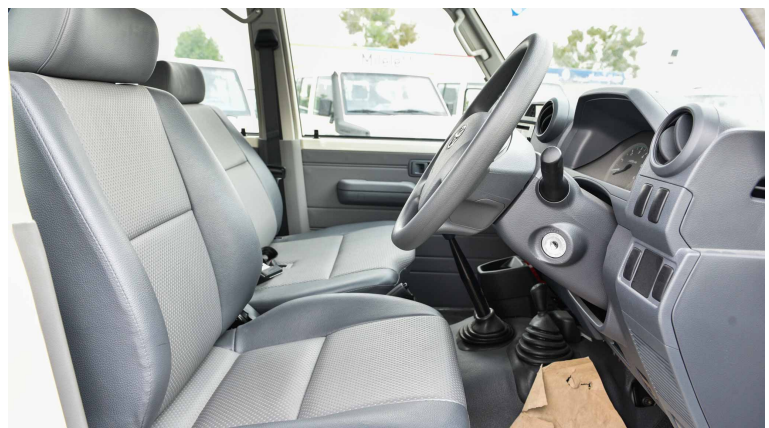

f /MileleMotors

ig @MileleMotors

yt MileleMotors

tw @MileleMotors

MileleMotors
Procuring, Sourcing, & Stocking Motor Vehicles.

Head office

P.O.Box : 6339

AF - 07, Block A, Samari Retail

Ras Al Khor 3, Dubai - UAE

Tel: +971 50 4996459

Mail: info@milelemotors.com

(RHD) Toyota LC 76 Hard Top 4.2L Chrome Package 2020