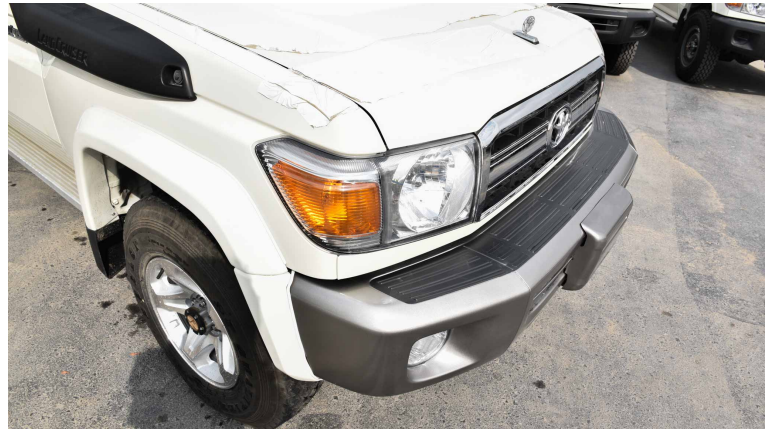

/MileleMotors

@MileleMotors

MileleMotors

@MileleMotors

MileleMotors
Procuring, Sourcing, & Stocking Motor Vehicles.

Head office
P.O.Box : 6339
AF - 07, Block A, Samari Retail
Ras Al Khor 3, Dubai - UAE
Tel: +971 50 4996459
Mail: info@milelemotors.com

(RHD) Toyota LC 76 Hard Top 4.2L Chrome Package 2020