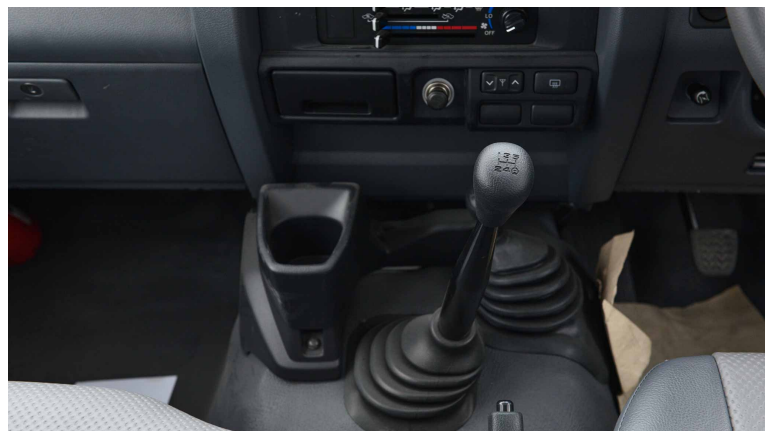

f /MileleMotors

ig @MileleMotors

yt MileleMotors

tw @MileleMotors

MileleMotors
Procuring, Sourcing, & Stocking Motor Vehicles.

Head office

P.O.Box : 6339

AF - 07, Block A, Samari Retail

Ras Al Khor 3, Dubai - UAE

Tel: +971 50 4996459

Mail: info@milelemotors.com

(RHD) Toyota LC 76 Hard Top 4.2L Chrome Package 2020