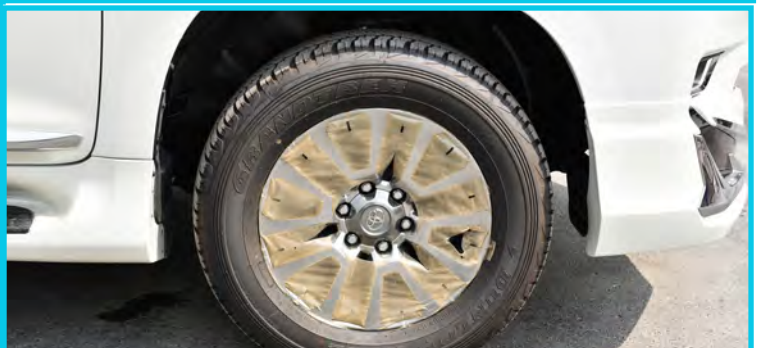

- /MileleMotors
- @MileleMotors
- MileleMotors
- @MileleMotors

TOYOTA (LHD) TOYOTA LAND CRUISER PRADO VXL 2.7L PETROL

Exterior