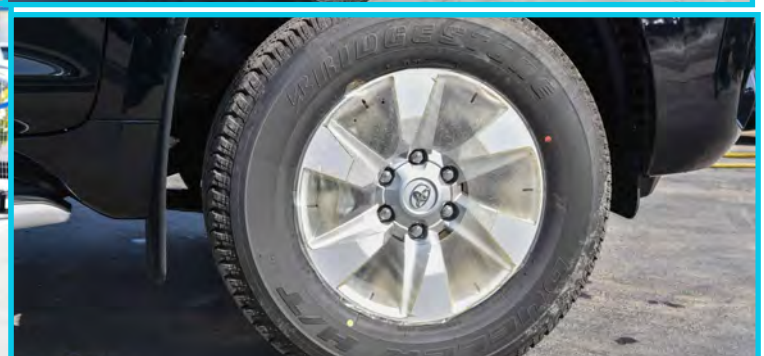

- /MileleMotors
- @MileleMotors
- MileleMotors
- @MileleMotors

TOYOTA

MileleMotors
Procuring, Sourcing, & Stocking Motor Vehicles.

Head office
P.O.Box : 6339
AF - 07, Block A, Samari Retail
Ras Al Khor 3, Dubai - UAE
Tel: +971 50 4996459
Mail: info@milelemotors.com

(LHD) TOYOTA PRADO VX 3.0L Diesel 2020

Exterior