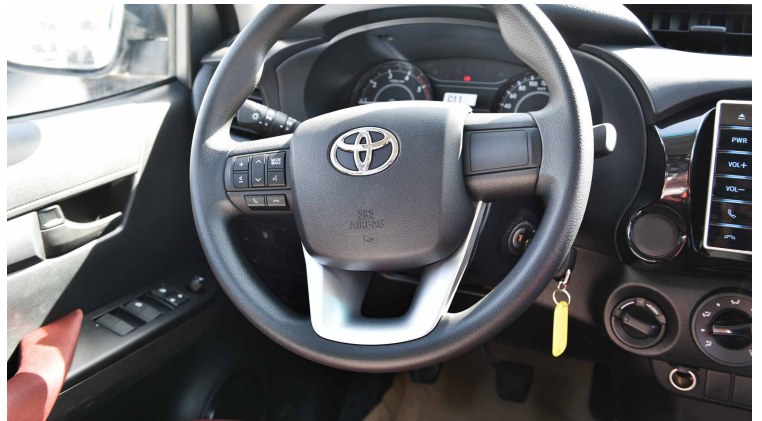

- /MileleMotors
- @MileleMotors
- MileleMotors
- @MileleMotors

MileleMotors
Procuring, Sourcing, & Stocking Motor Vehicles.

Head office
P.O.Box : 6339
AF - 07, Block A, Samari Retail
Ras Al Khor 3, Dubai - UAE
Tel: +971 50 4996459
Mail: info@milelemotors.com

(LHD) Toyota Hilux Double Cab 2.4G Diesel 2020