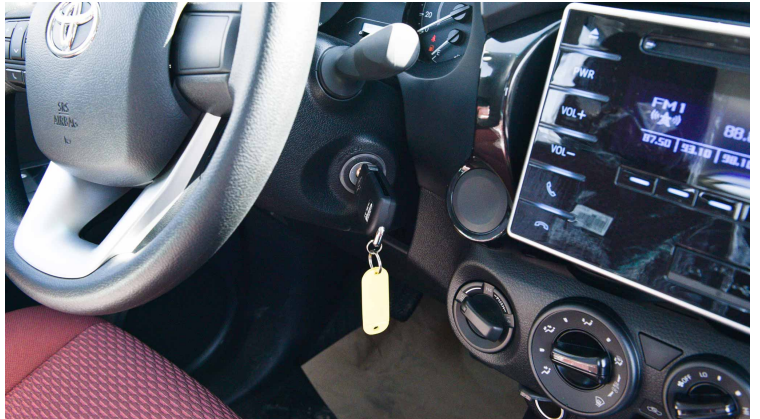

- /MileleMotors
- @MileleMotors
- MileleMotors
- @MileleMotors

MileleMotors
Procuring, Sourcing, & Stocking Motor Vehicles.

Head office
P.O.Box : 6339
AF - 07, Block A, Samari Retail
Ras Al Khor 3, Dubai - UAE
Tel: +971 50 4996459
Mail: info@milelemotors.com

(LHD) Toyota Hilux Double Cab 2.4G Diesel 2020