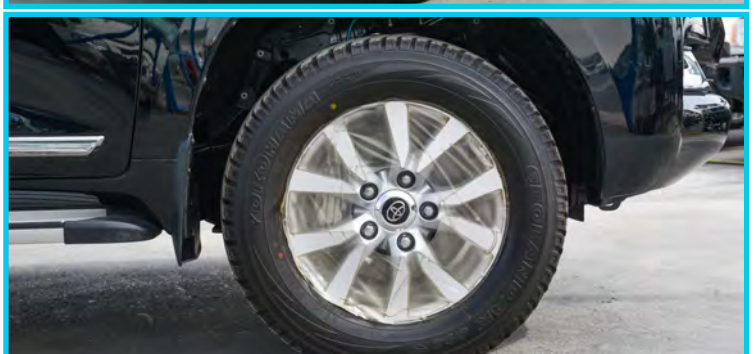

- /MileleMotors
- @MileleMotors
- MileleMotors
- @MileleMotors

(LHD) Toyota Land Cruiser GXR V6 4.0L

Exterior Black