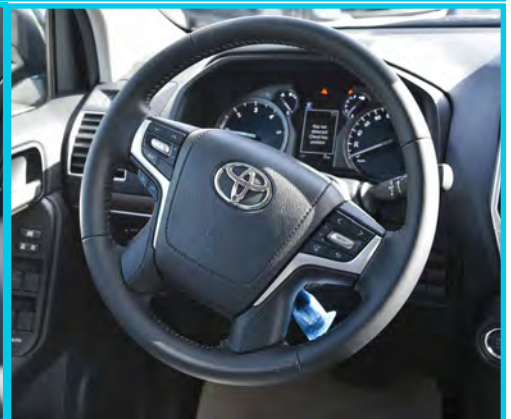

- /MileleMotors
- @MileleMotors
- MileleMotors
- @MileleMotors

MileleMotors
Procuring, Sourcing, & Stocking Motor Vehicles.

Head office
P.O.Box : 6339
AF - 07, Block A, Samari Retail
Ras Al Khor 3, Dubai - UAE
Tel: +971 50 4996459
Mail: info@milelemotors.com

(LHD) Toyota Prado VX 3.0L Diesel 2020

Interior