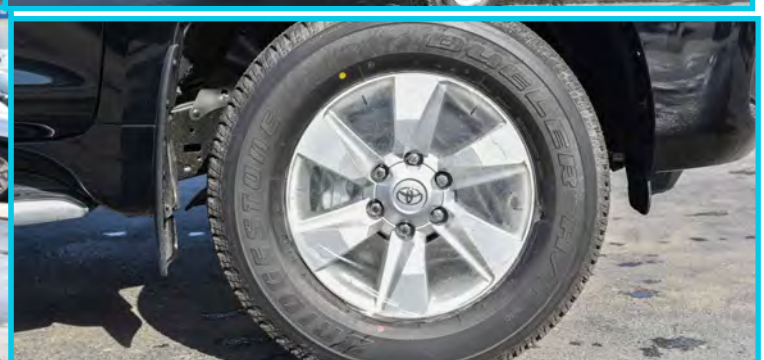

- /MileleMotors
- @MileleMotors
- MileleMotors
- @MileleMotors

Head office
P.O.Box : 6339
AF - 07, Block A, Samari Retail
Ras Al Khor 3, Dubai - UAE
Tel: +971 50 4996459
Mail: info@milelemotors.com

(LHD) Toyota Prado VX 3.0L Diesel 2020

Exterior