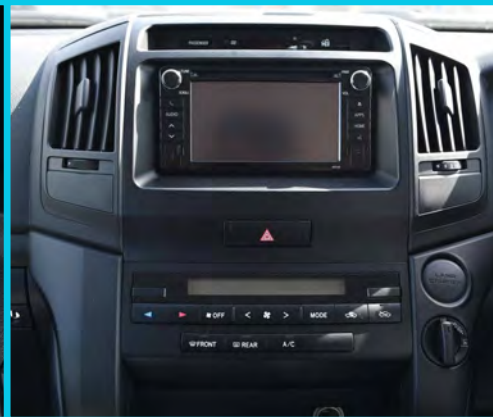

- /MileleMotors
- @MileleMotors
- MileleMotors
- @MileleMotors

TOYOTA

(RHD) Toyota Land Cruiser GX Turbo V8 4.5L Diesel

Interior