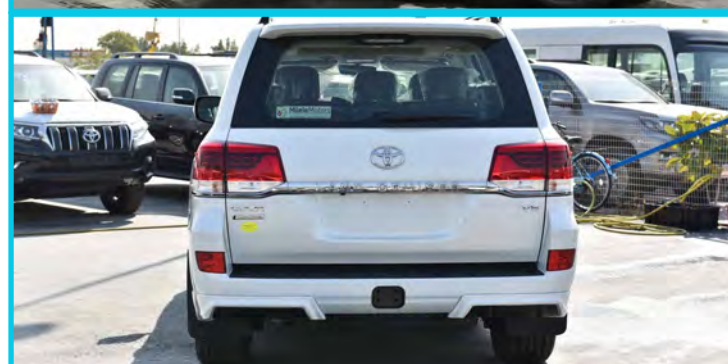

- /MileleMotors
- @MileleMotors
- MileleMotors
- @MileleMotors

TOYOTA

Toyota Land Cruiser GXR GT 4.0L Full Option (LHD)

Exterior White