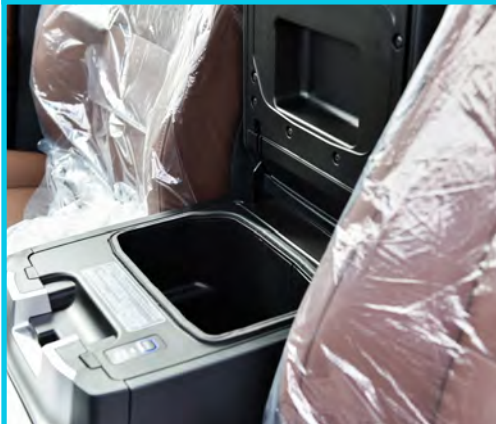

**(LHD) Toyota Land Cruiser VX Xtreme Edition**

**Interior Black & White**

f /MileleMotors

ig @MileleMotors

yt MileleMotors

tw @MileleMotors

**TOYOTA**

**MileleMotors**  
Procuring, Sourcing, & Stocking Motor Vehicles.