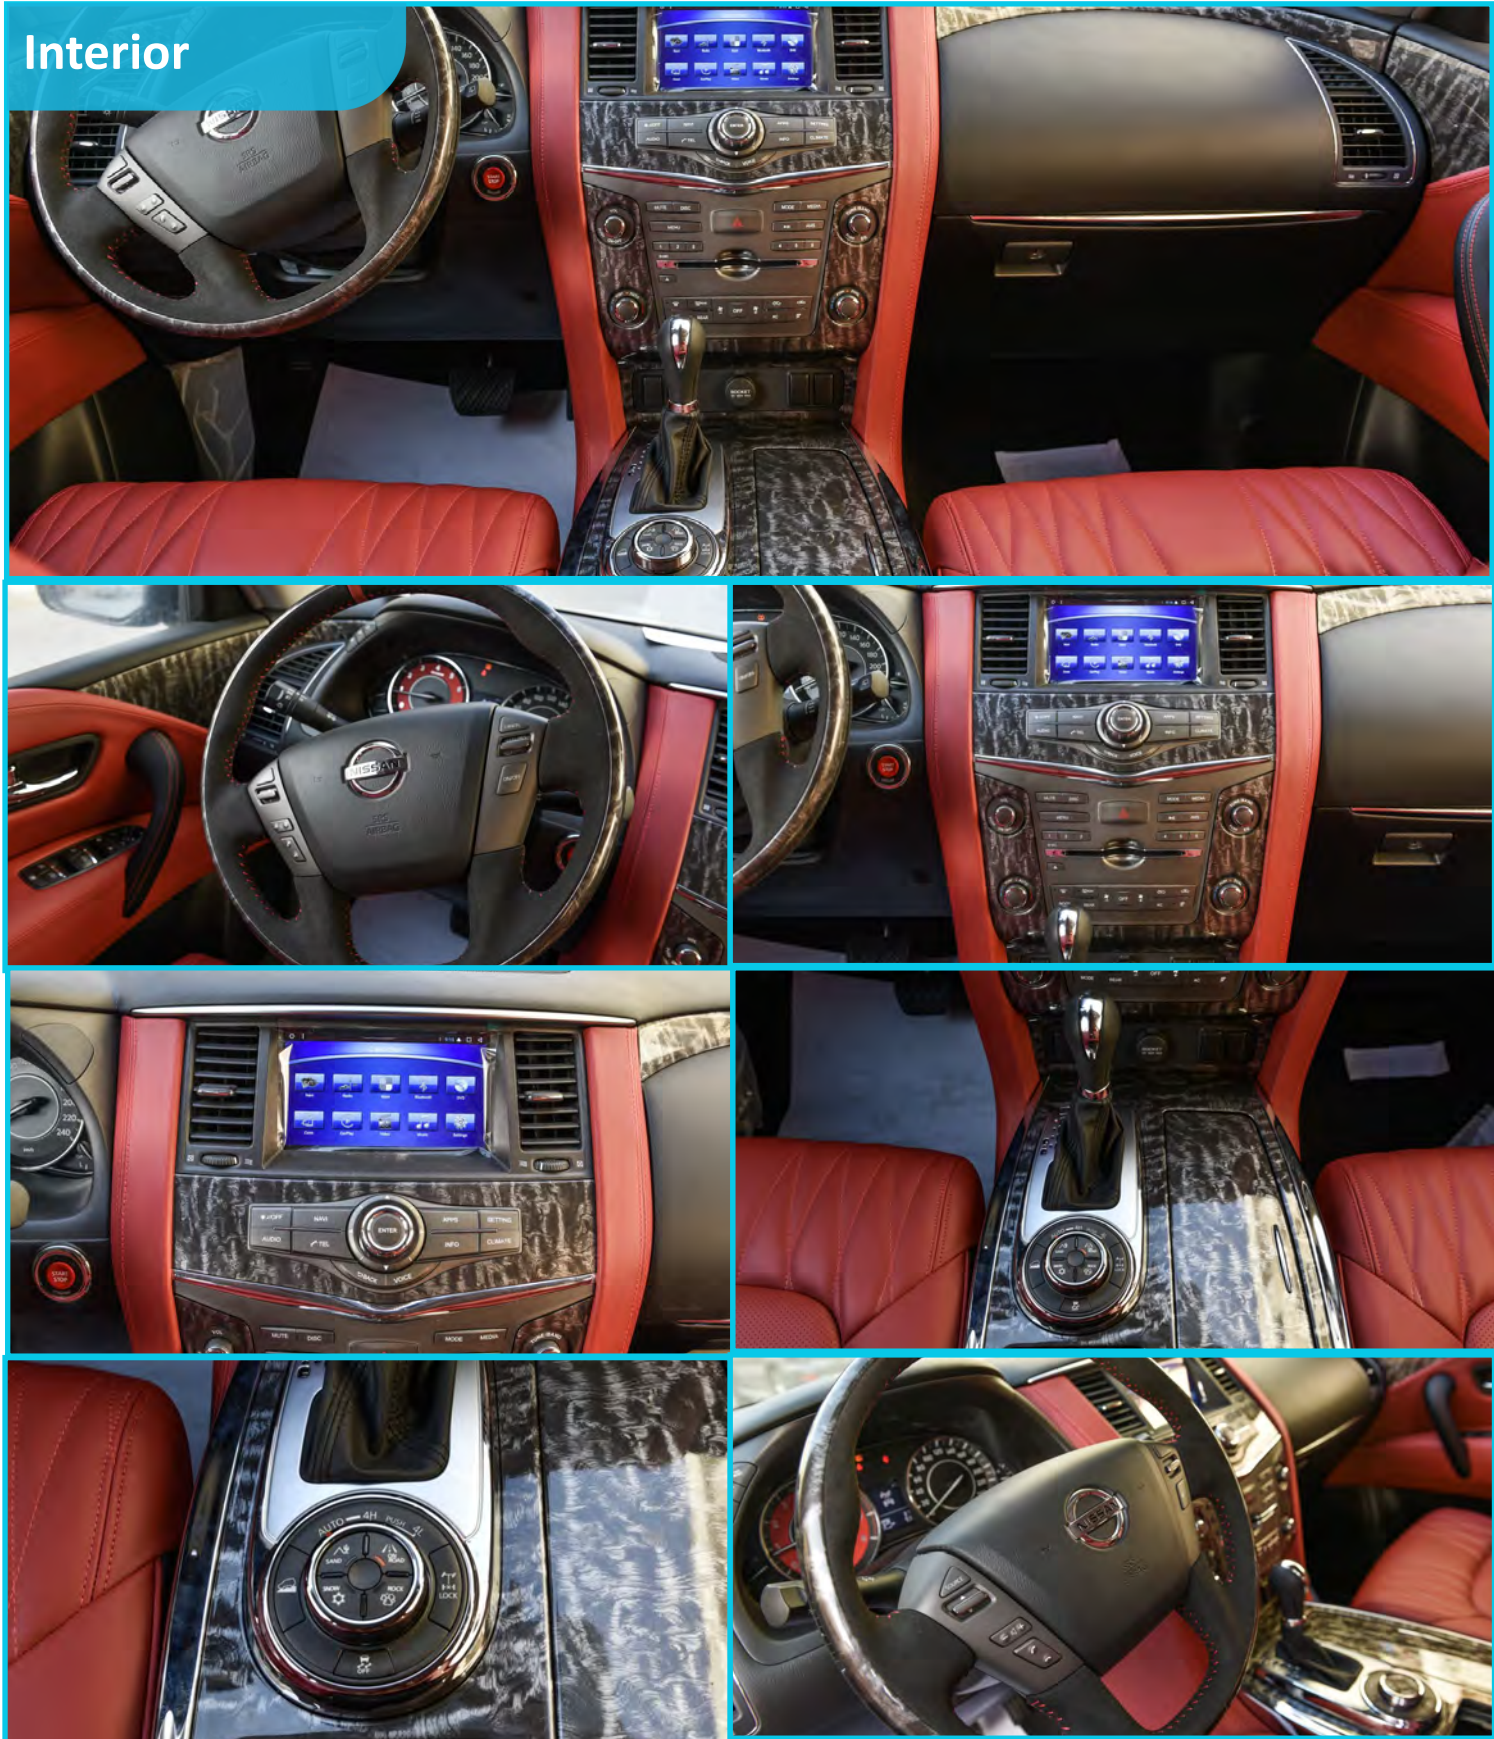

### Interior & Convenience

- ◇ Smart Entry / Push Start
- ◇ Power Window , Power Mirror
- ◇ Cruise Control / Traction Control
- ◇ Rear Differential Lock Limited slip & diff lock
- ◇ Hill Start Assist & Hill Descent Control
- ◇ Off-Road Capability (Rock, Snow, Sand, On Road)
- ◇ Rear Parking Cameras
- ◇ 8' Multi info Display (Audio) FM/AM/BT/USB / Radio/ Aux. with 4 Speaker
- ◇ Rear Entertainment System
- ◇ Tilt & telescopic Steering, Manual
- ◇ Steering Control (audio, ASCD, Hands-free phone
- ◇ Seat Material Leather Seats Nismo Style Leather Seats / 8 Seater / Manual Adjustable
- ◇ Cool box
- ◇ SRS Airbags (Driver & Assist)
- ◇ Analog Speedo Meter + Multi Info
- ◇ Full auto A/C & Rear Cooler

### Technical Specification

Body Type	: SUV
Brand	: Nissan
Model	: Patrol
Year	: 2020
No. of Passengers	: 7 Seater
Dimensions (L x W x H)	: (5,165 X 1,995 X 1,940)mm
Fuel	: Petrol
Fuel Capacity	: 140L
Horsepower/BHP	: 275hp
Engine Capacity	: 4.0L
Cylinder No.	: V6
Brake	: ABS anti lock Brake System
Head Lamp	: LED Lights / Fog Lamp
Gross Weight	: 3,500 KG
Ground Clearance	: 273mm
Wheel Base	: 3,075mm
Transmission	: 7 Speed Auto
Tire Size	: 285/45/R22'

**Nissan Patrol Nismo 4.0L (LHD)**

**Exterior**

-  /MileleMotors
-  @MileleMotors
-  MileleMotors
-  @MileleMotors

**Nissan Patrol Nismo 4.0L (LHD)**

**Interior**

-  /MileleMotors
-  @MileleMotors
-  MileleMotors
-  @MileleMotors