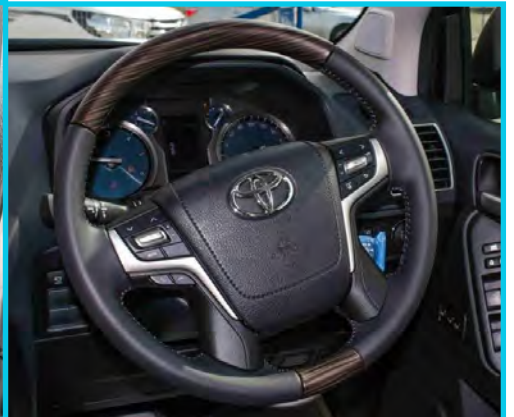

- /MileleMotors
- @MileleMotors
- MileleMotors
- @MileleMotors

MileleMotors
Procuring, Sourcing, & Stocking Motor Vehicles.

Head office
P.O.Box : 6339
AF - 07, Block A, Samari Retail
Ras Al Khor 3, Dubai - UAE
Tel: +971 50 4996459
Mail: info@milelemotors.com

(RHD) Toyota Prado VXL 3.0L Diesel 2020

Interior