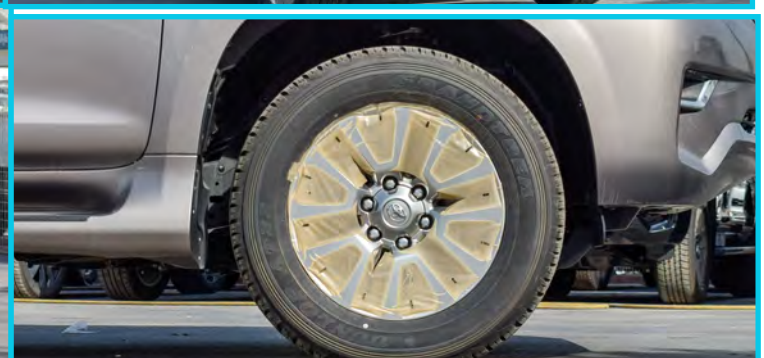

- /MileleMotors
- @MileleMotors
- MileleMotors
- @MileleMotors

MileleMotors
Procuring, Sourcing, & Stocking Motor Vehicles.

Head office
P.O.Box : 6339
AF - 07, Block A, Samari Retail
Ras Al Khor 3, Dubai - UAE
Tel: +971 50 4996459
Mail: info@milelemotors.com

(RHD) Toyota Prado VXL 3.0L Diesel 2020

Exterior