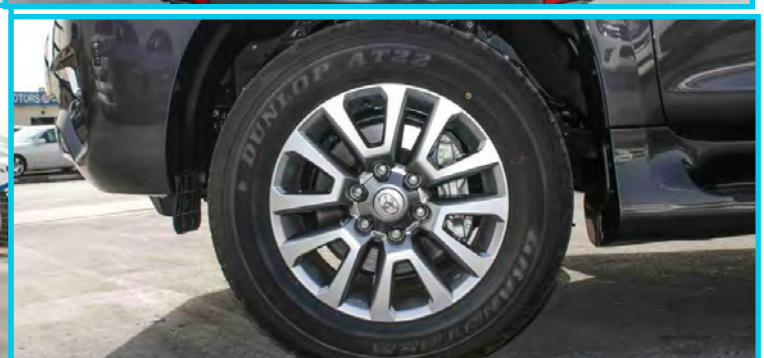

- /MileleMotors
- @MileleMotors
- MileleMotors
- @MileleMotors

MileleMotors
Procuring, Sourcing, & Stocking Motor Vehicles.

Head office
P.O.Box : 6339
AF - 07, Block A, Samari Retail
Ras Al Khor 3, Dubai - UAE
Tel: +971 50 4996459
Mail: info@milelemotors.com

(RHD) Toyota Prado VXL 3.0L Diesel 2020

Exterior Grey