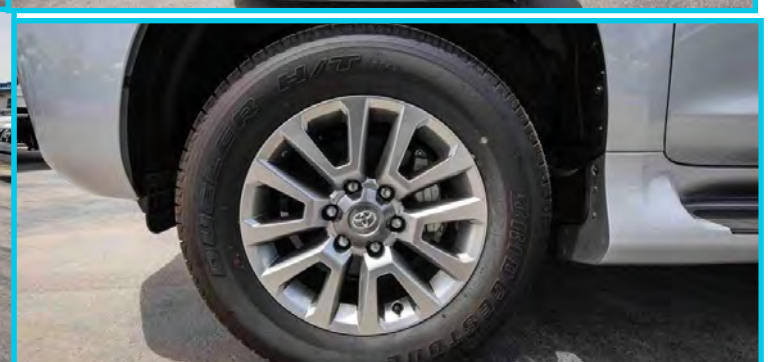

- /MileleMotors
- @MileleMotors
- MileleMotors
- @MileleMotors

MileleMotors
Procuring, Sourcing, & Stocking Motor Vehicles.

Head office
P.O.Box : 6339
AF - 07, Block A, Samari Retail
Ras Al Khor 3, Dubai - UAE
Tel: +971 50 4996459
Mail: info@milelemotors.com

(RHD) Toyota Prado VXL 3.0L Diesel 2020

Exterior Silver