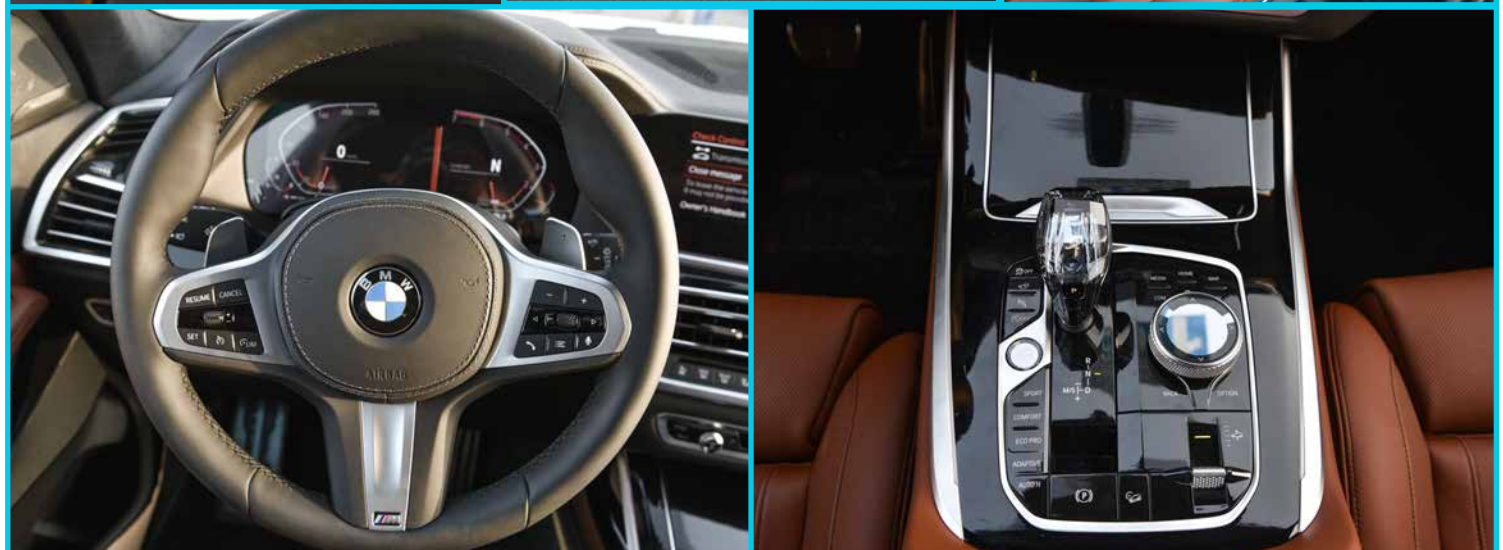

- /MileleMotors
- @MileleMotors
- MileleMotors
- @MileleMotors

BMW X7 Xdrive 50i

Interior