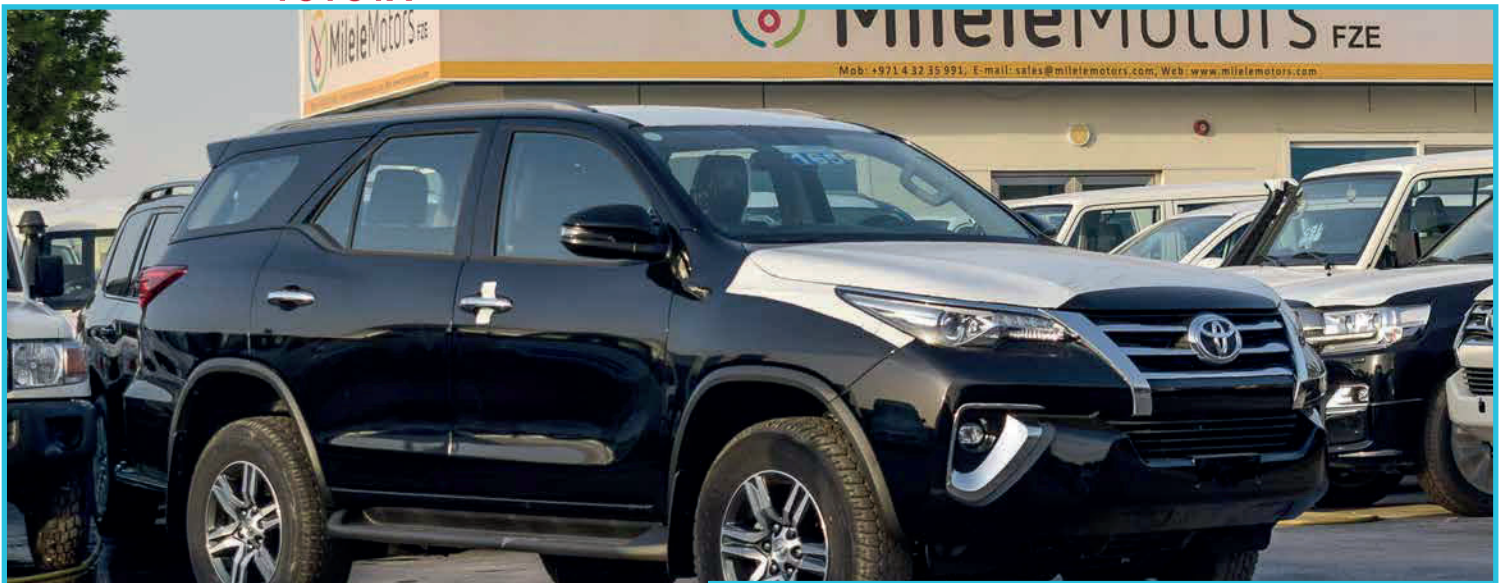

- /MileleMotors
- @MileleMotors
- MileleMotors
- @MileleMotors

TOYOTA

MileleMotors

Procuring, Sourcing, & Stocking Motor Vehicles.

Head office

P.O.Box : 6339

AF - 07, Block A, Samari Retail

Ras Al Khor 3, Dubai - UAE

Tel: +971 50 4996459

Mail: info@milelemotors.com

(LHD) Toyota Fortuner 2.8L Diesel Full Option