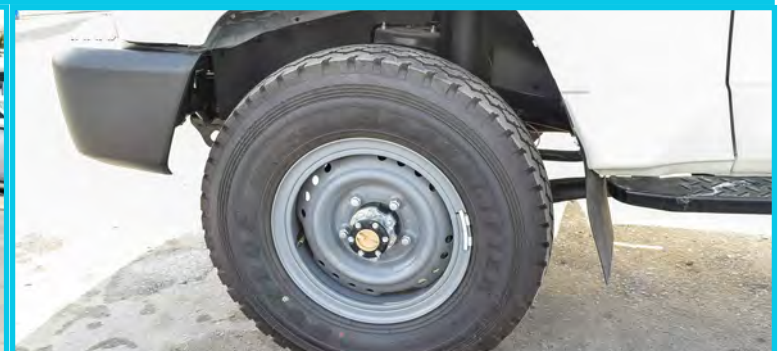

**(LHD) Toyota Land Cruiser Pickup Single Cab 4.2L Diesel**

**Exterior**

-  /MileleMotors
-  @MileleMotors
-  MileleMotors
-  @MileleMotors

**TOYOTA (LHD) Toyota Land Cruiser Pickup Single Cab 4.2L Diesel**