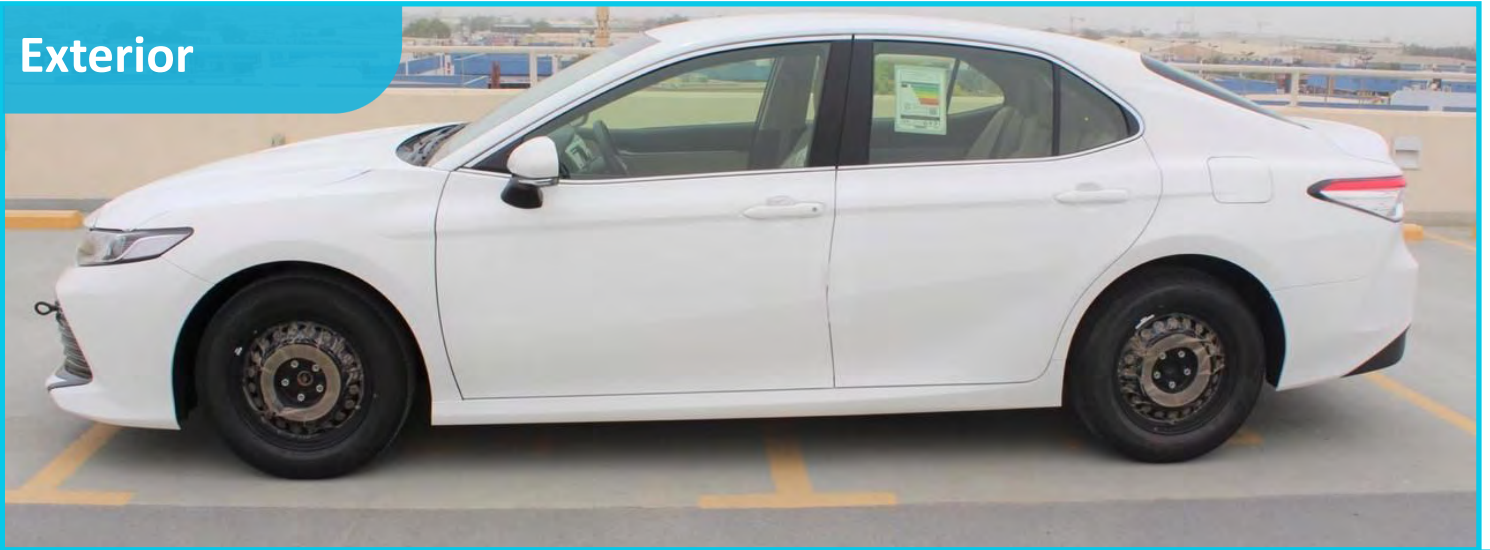

- /MileleMotors
- @MileleMotors
- MileleMotors
- @MileleMotors

Toyota Camry LE 2.5L 2020

Exterior