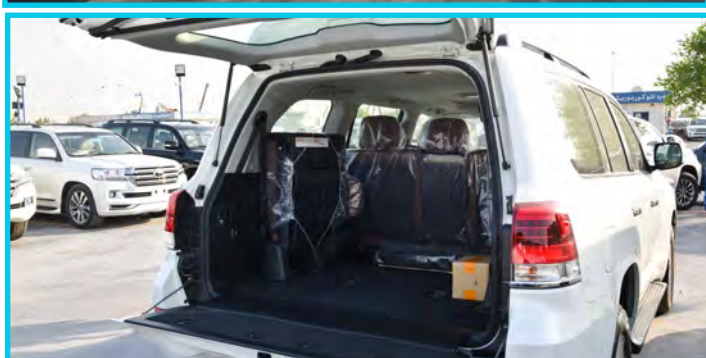

- /MileleMotors
- @MileleMotors
- MileleMotors
- @MileleMotors

Head office
P.O.Box : 6339
AF - 07, Block A, Samari Retail
Ras Al Khor 3, Dubai - UAE
Tel: +971 50 4996459
Mail: info@milelemotors.com

(LHD) TOYOTA LAND CRUISER VX V8 4.5L

Exterior White