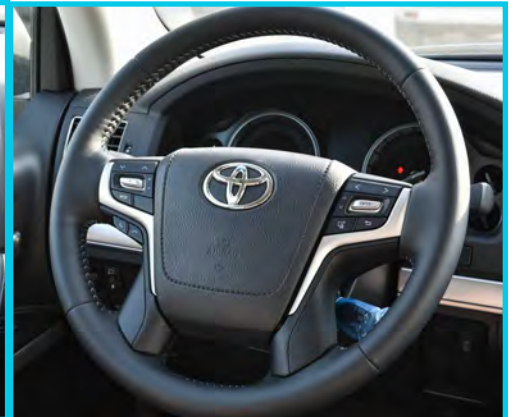

- /MileleMotors
- @MileleMotors
- MileleMotors
- @MileleMotors

MileleMotors
Procuring, Sourcing, & Stocking Motor Vehicles.

Head office
P.O.Box : 6339
AF - 07, Block A, Samari Retail
Ras Al Khor 3, Dubai - UAE
Tel: +971 50 4996459
Mail: info@milelemotors.com

(LHD) TOYOTA LAND CRUISER VX V8 4.5L

Interior