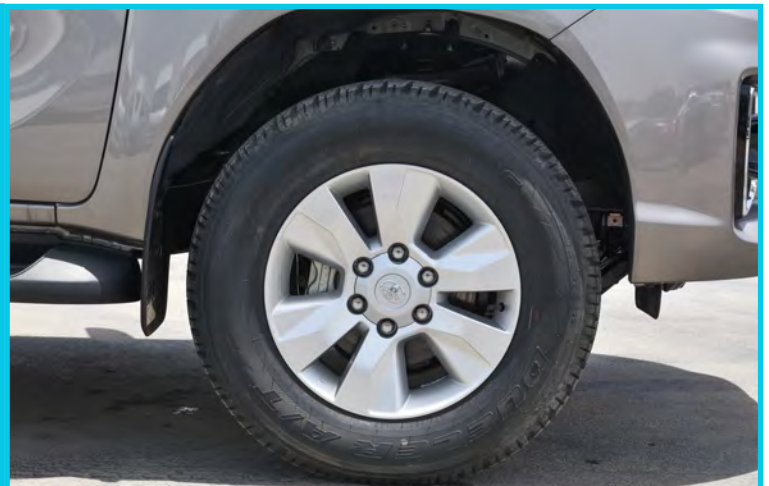

f /MileleMotors

ig @MileleMotors

yt MileleMotors

tw @MileleMotors

MileleMotors
Procuring, Sourcing, & Stocking Motor Vehicles.

Head office

P.O.Box : 6339

AF - 07, Block A, Samari Retail
Ras Al Khor 3, Dubai - UAE

Tel: +971 50 4996459

Mail: info@milelemotors.com

(LHD) Toyota Hilux Double Cab 2.8 Diesel 4x4

Exterior Bronze