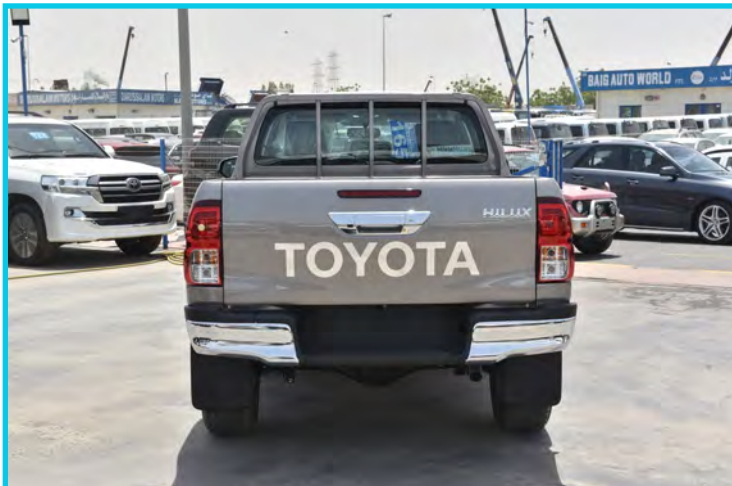

f /MileleMotors

ig @MileleMotors

yt MileleMotors

tw @MileleMotors

MileleMotors
Procuring, Sourcing, & Stocking Motor Vehicles.

Head office

P.O.Box : 6339

AF - 07, Block A, Samari Retail
Ras Al Khor 3, Dubai - UAE

Tel: +971 50 4996459

Mail: info@milelemotors.com

(LHD) Toyota Hilux Double Cab 2.8 Diesel 4x4

Exterior Bronze