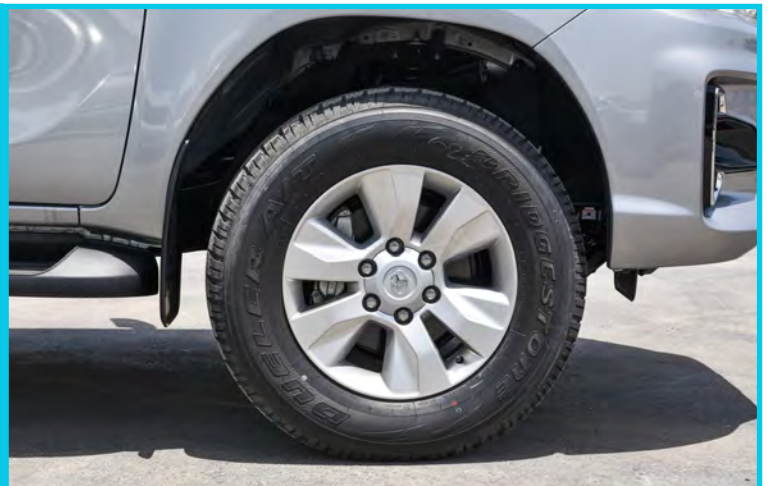

f /MileleMotors

@MileleMotors

MileleMotors

@MileleMotors

MileleMotors
Procuring, Sourcing, & Stocking Motor Vehicles.

Head office

P.O.Box : 6339

AF - 07, Block A, Samari Retail
Ras Al Khor 3, Dubai - UAE

Tel: +971 50 4996459

Mail: info@milelemotors.com

(LHD) Toyota Hilux Double Cab 2.8 Diesel 4x4

Exterior Silver