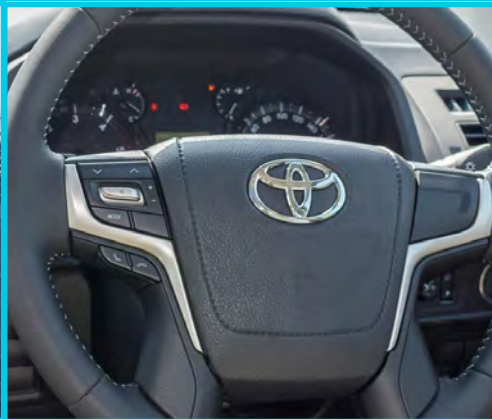

Interior

-  /MileleMotors
-  @MileleMotors
-  MileleMotors
-  @MileleMotors

(RHD) Toyota Prado TXL 3.0L Diesel 2020

Interior