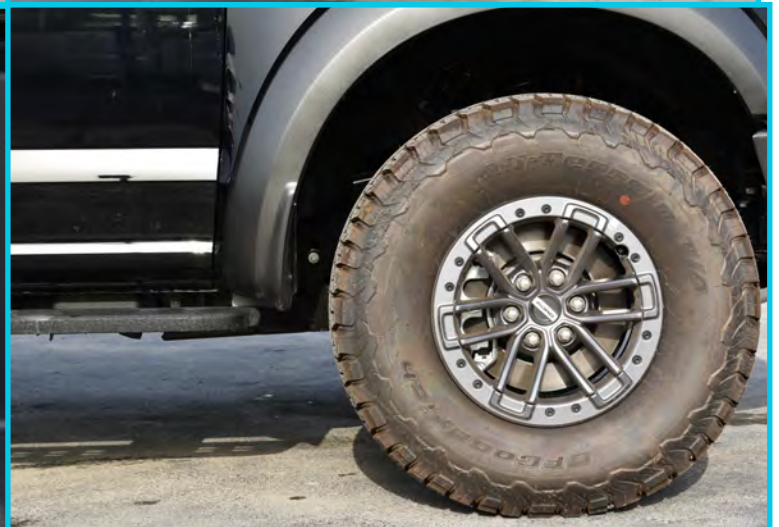

f /MileleMotors

@MileleMotors

MileleMotors

@MileleMotors

MileleMotors
Procuring, Sourcing, & Stocking Motor Vehicles.

Head office

P.O.Box : 6339

AF - 07, Block A, Samari Retail
Ras Al Khor 3, Dubai - UAE

Tel: +971 50 4996459

Mail: info@milelemotors.com

(LHD) Ford Raptor SuperCrew Cab 3.5L

Exterior