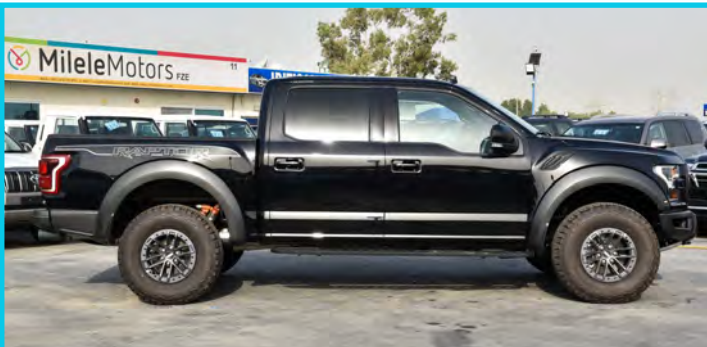

- /MileleMotors
- @MileleMotors
- MileleMotors
- @MileleMotors

(LHD) Ford Raptor SuperCrew Cab 3.5L

Exterior