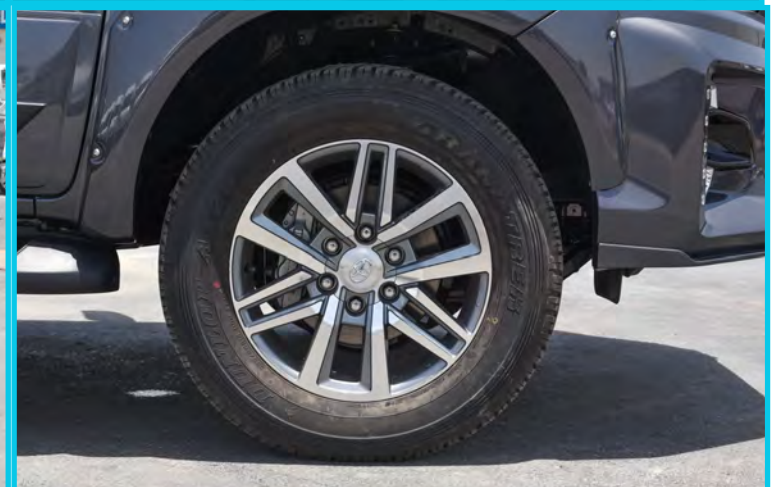

f /MileleMotors

ig @MileleMotors

yt MileleMotors

tw @MileleMotors

TOYOTA

MileleMotors

Procuring, Sourcing, & Stocking Motor Vehicles.

Head office

P.O.Box : 6339

AF - 07, Block A, Samari Retail
Ras Al Khor 3, Dubai - UAE

Tel: +971 50 4996459

Mail: info@milelemotors.com

(LHD) Toyota Hilux Revo TRD Double Cab 2.8 Diesel 4x4

Exterior