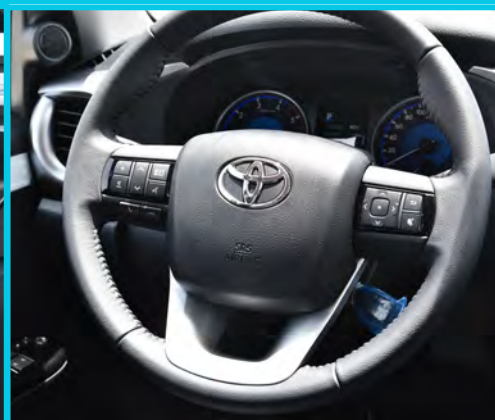

f /MileleMotors

ig @MileleMotors

yt MileleMotors

tw @MileleMotors

TOYOTA

MileleMotors
Procuring, Sourcing, & Stocking Motor Vehicles.

Head office

P.O.Box : 6339

AF - 07, Block A, Samari Retail

Ras Al Khor 3, Dubai - UAE

Tel: +971 50 4996459

Mail: info@milelemotors.com

(LHD) Toyota Hilux Revo TRD Double Cab 2.8 Diesel 4x4

Interior