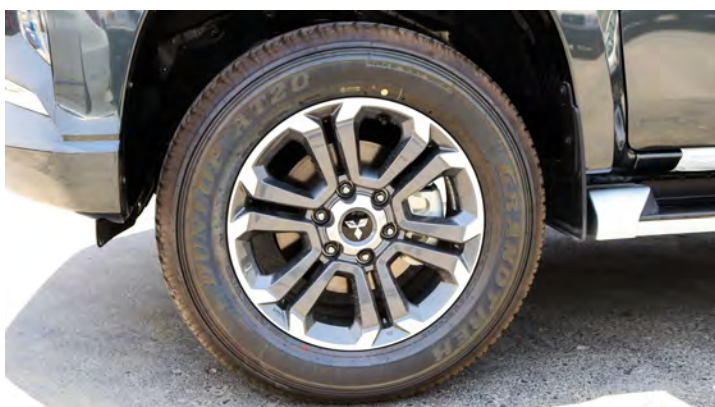

/MileleMotors

@MileleMotors

MileleMotors

@MileleMotors

MileleMotors

Procuring, Sourcing, & Stocking Motor Vehicles.

Head office

P.O.Box : 6339

AF - 07, Block A, Samari Retail
Ras Al Khor 3, Dubai - UAE

Tel: +971 50 4996459

Mail: info@milelemotors.com

(LHD) Mitsubishi L200 Sportero Double Cab 2.4L Diesel 2021