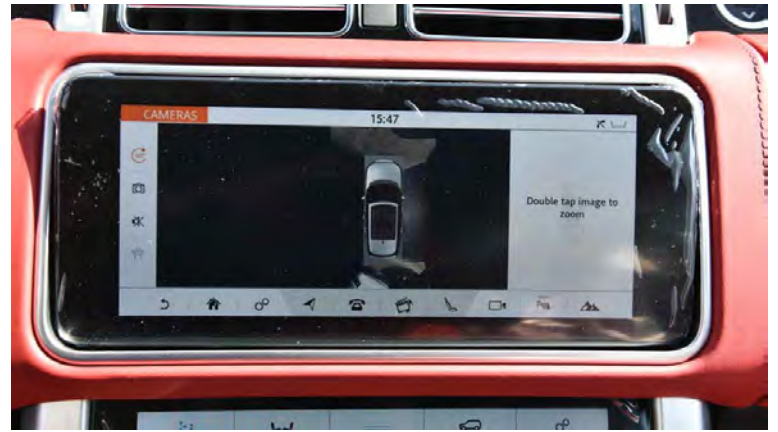

- /MileleMotors
- @MileleMotors
- MileleMotors
- @MileleMotors

(LHD) Range Rover Vogue LWB 3.0P AUTOBIOGRAPHY Full Option 2020