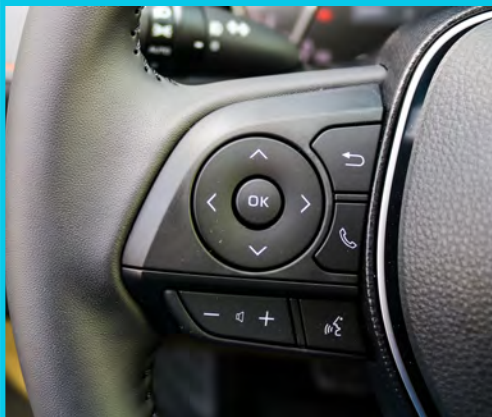

f /MileleMotors

@MileleMotors

MileleMotors

@MileleMotors

TOYOTA

MileleMotors
Procuring, Sourcing, & Stocking Motor Vehicles.

Head office

P.O.Box : 6339

AF - 07, Block A, Samari Retail

Ras Al Khor 3, Dubai - UAE

Tel: +971 50 4996459

Mail: info@milelemotors.com

(LHD) Toyota Rav4 Adventure 2.5L Petrol 2020

Interior