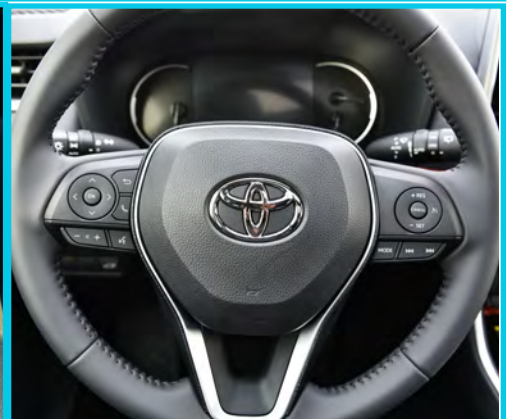

f /MileleMotors

ig @MileleMotors

yt MileleMotors

tw @MileleMotors

TOYOTA

MileleMotors

Procuring, Sourcing, & Stocking Motor Vehicles.

Head office

P.O.Box : 6339

AF - 07, Block A, Samari Retail

Ras Al Khor 3, Dubai - UAE

Tel: +971 50 4996459

Mail: info@milelemotors.com

(LHD) Toyota Rav4 Adventure 2.5L Petrol 2020

Interior