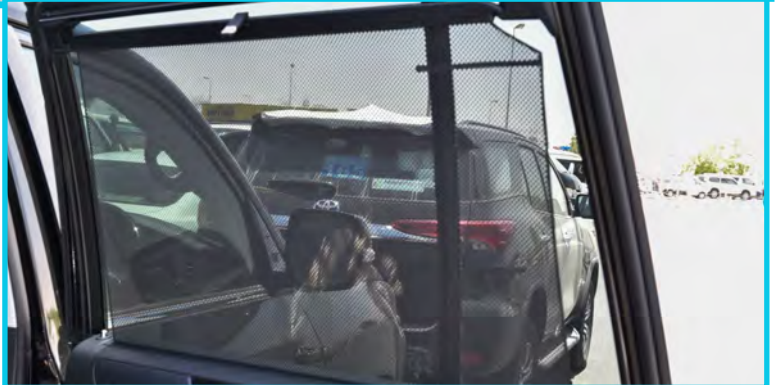

f /MileleMotors

ig @MileleMotors

yt MileleMotors

tw @MileleMotors

MileleMotors
Procuring, Sourcing, & Stocking Motor Vehicles.

(RHD) Lexus LX 450D Super Sport 4.5L Diesel 2020

Head office

P.O.Box : 6339

AF - 07, Block A, Samari Retail

Ras Al Khor 3, Dubai - UAE

Tel: +971 50 4996459

Mail: info@milelemotors.com

Interior