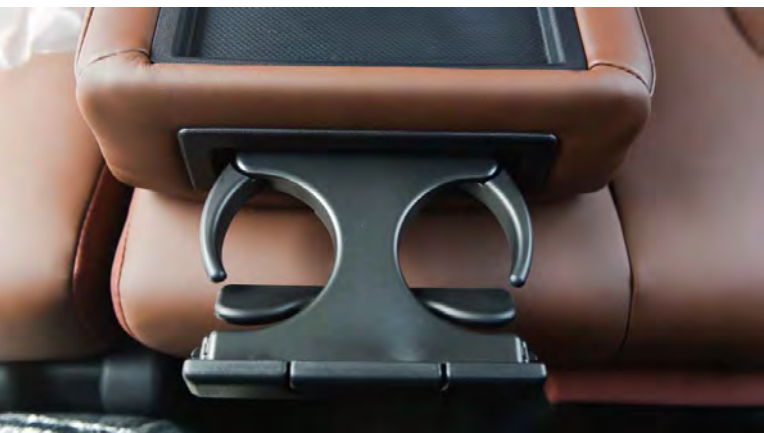

- /MileleMotors
- @MileleMotors
- MileleMotors
- @MileleMotors

(LHD) Toyota Land Cruiser Executive Lounge V8 4.5L Diesel 2020