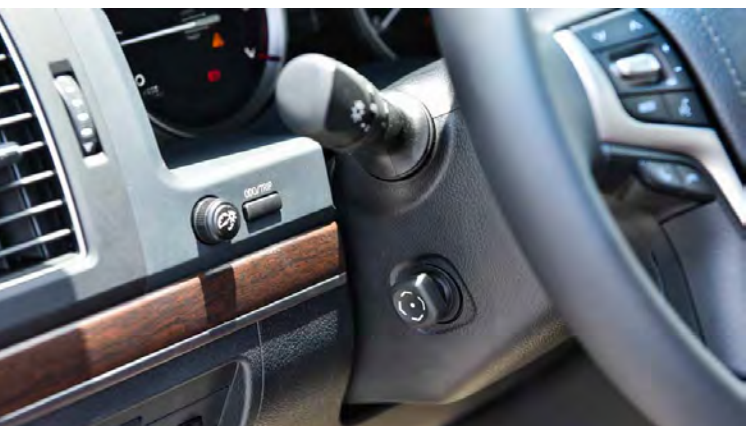

- /MileleMotors
- @MileleMotors
- MileleMotors
- @MileleMotors

(LHD) Toyota Land Cruiser VXS 5.7L V8 SUPREME LEATHER 2020