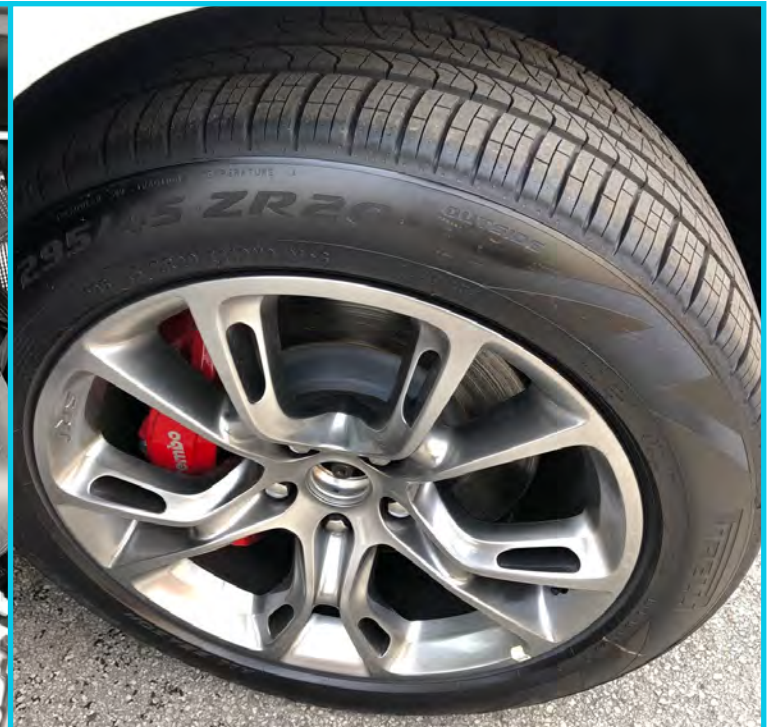

- /MileleMotors
- @MileleMotors
- MileleMotors
- @MileleMotors

Jeep

(RHD) Jeep Grand Cherokee SRT 6.4L Petrol

Exterior