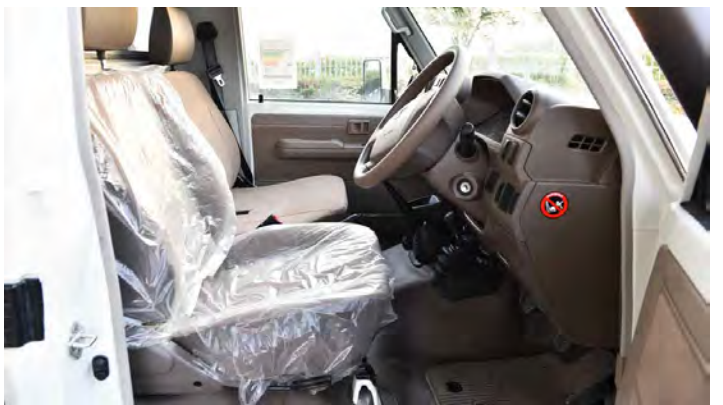

/MileleMotors

@MileleMotors

MileleMotors

@MileleMotors

MileleMotors
Procuring, Sourcing, & Stocking Motor Vehicles.

Head office

P.O.Box : 6339

AF - 07, Block A, Samari Retail
Ras Al Khor 3, Dubai - UAE

Tel: +971 50 4996459

Mail: info@milelemotors.com

**(RHD) Toyota Land Cruiser Pickup Single
Cab 4.5L Diesel Manual 2020**