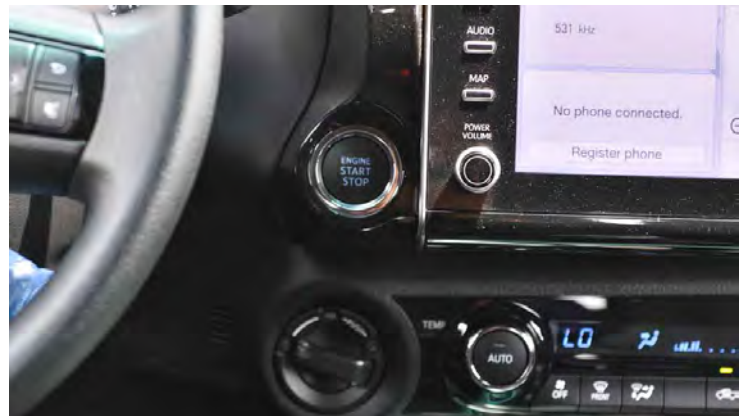

- /MileleMotors
- @MileleMotors
- MileleMotors
- @MileleMotors

Head office
P.O.Box : 6339
AF - 07, Block A, Samari Retail
Ras Al Khor 3, Dubai - UAE
Tel: +971 50 4996459
Mail: info@milelemotors.com

(LHD) Toyota Hilux Revo Adventure 4X4 2.8L Diesel 2021