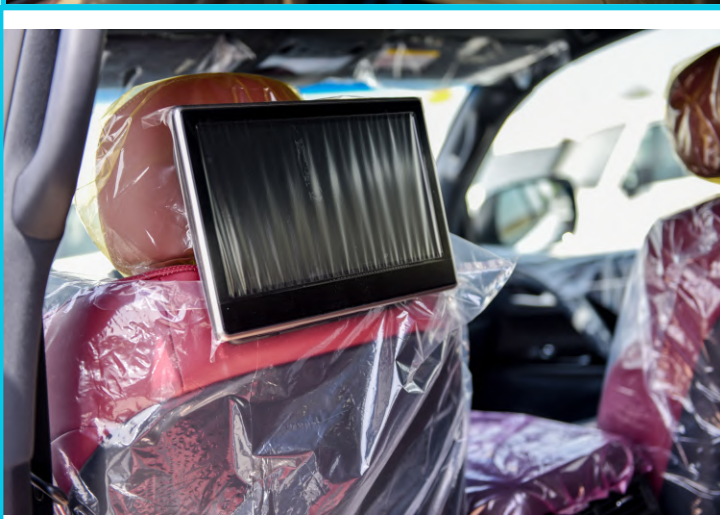

- /MileleMotors
- @MileleMotors
- MileleMotors
- @MileleMotors

Lexus LX570 KURO Black Edition

Interior