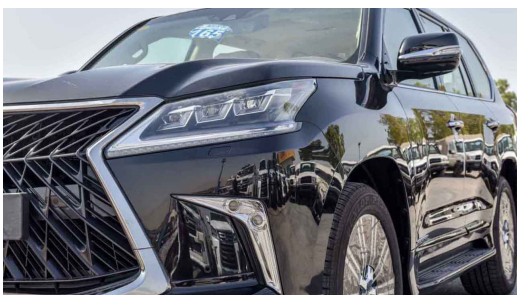

/MileleMotors

@MileleMotors

MileleMotors

@MileleMotors

MileleMotors
Procuring, Sourcing, & Stocking Motor Vehicles.

Head office

P.O.Box : 6339

AF - 07, Block A, Samari Retail
Ras Al Khor 3, Dubai - UAE

Tel: +971 50 4996459

Mail: info@milelemotors.com

(LHD) Lexus LX570 Signature 5.7P with MBS SEATS

MBS AUTOBIOGRAHPY PACKAGE

LUXURY FRONT SEATS HEAD AND COOLED

LUXURY TWO REAR SEATS WITH MASSAGE AND HEATING AND COOLING