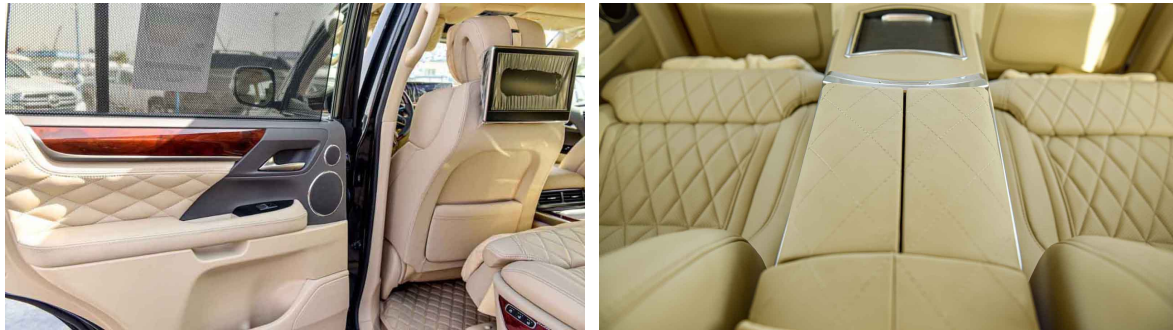

(LHD) Lexus LX570 Signature 5.7P with MBS SEATS