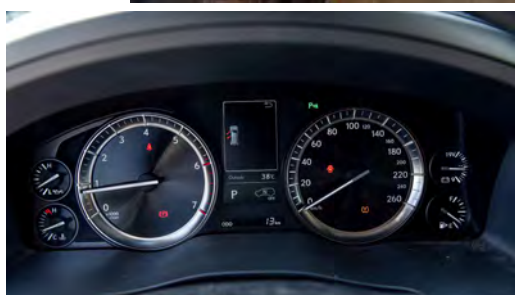

/MileleMotors

@MileleMotors

MileleMotors

@MileleMotors

MileleMotors

Procuring, Sourcing, & Stocking Motor Vehicles.

Head office

P.O.Box : 6339

AF - 07, Block A, Samari Retail

Ras Al Khor 3, Dubai - UAE

Tel: +971 50 4996459

Mail: info@milelemotors.com

(LHD) Lexus LX570 Super Sport 5.7P

www.milelemotors.com