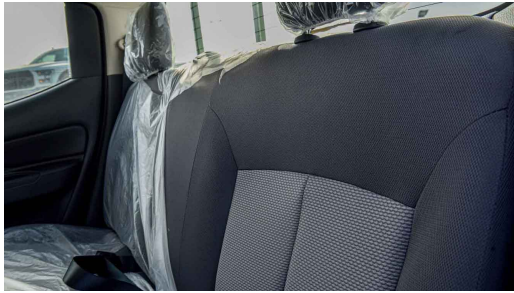

/MileleMotors

@MileleMotors

MileleMotors

@MileleMotors

MileleMotors

Procuring, Sourcing, & Stocking Motor Vehicles.

Head office

P.O.Box : 6339

AF - 07, Block A, Samari Retail

Ras Al Khor 3, Dubai - UAE

Tel: +971 50 4996459

Mail: info@milelemotors.com

(LHD) Mitsubishi L200 DC MT 2.4D 2020