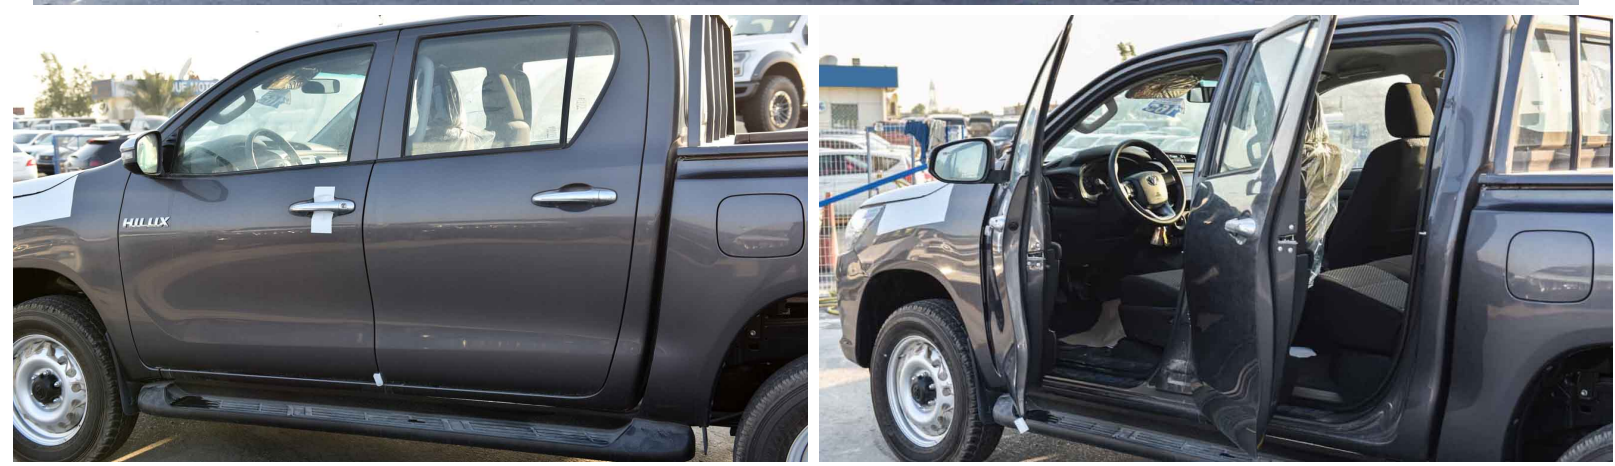

- /MileleMotors
- @MileleMotors
- MileleMotors
- @MileleMotors

MileleMotors
Procuring, Sourcing, & Stocking Motor Vehicles.

Head office
P.O.Box : 6339
AF - 07, Block A, Samari Retail
Ras Al Khor 3, Dubai - UAE
Tel: +971 50 4996459
Mail: info@milelemotors.com

(LHD) Toyota Hilux 2.4D DC 4x4 MT