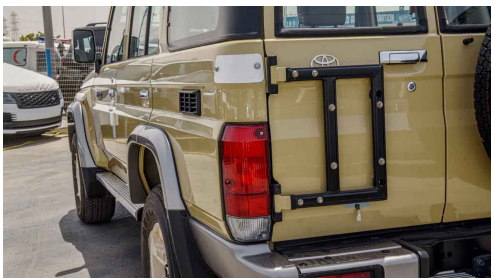

/MileleMotors

@MileleMotors

MileleMotors

@MileleMotors

MileleMotors
Procuring, Sourcing, & Stocking Motor Vehicles.

Head office

P.O.Box : 6339

AF - 07, Block A, Samari Retail

Ras Al Khor 3, Dubai - UAE

Tel: +971 50 4996459

Mail: info@milelemotors.com

(LHD) Toyota Land Cruiser 5 Door 4.5D MT Full Option