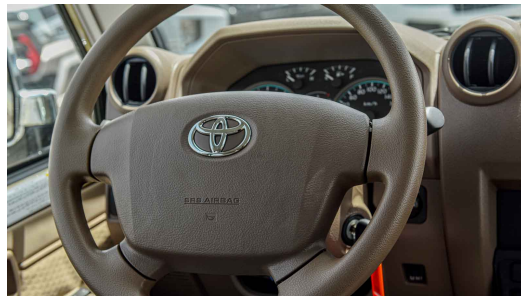

Tel: +971 50 4996459

Mail: info@milelemotors.com

(LHD) Toyota Land Cruiser 5 Door 4.5D MT Full Option

 /MileleMotors

 @MileleMotors

 MileleMotors

 @MileleMotors

MileleMotors
Procuring, Sourcing, & Stocking Motor Vehicles.