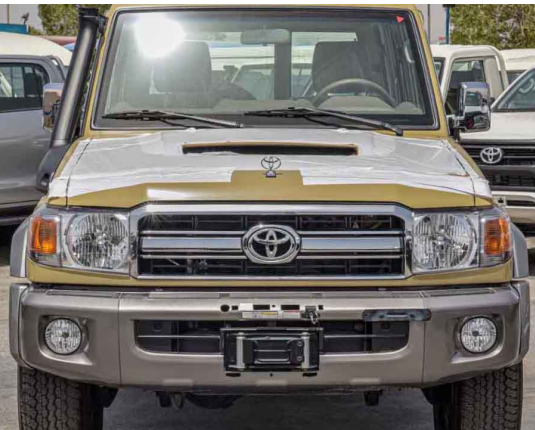

/MileleMotors

@MileleMotors

MileleMotors

@MileleMotors

MileleMotors
Procuring, Sourcing, & Stocking Motor Vehicles.

Head office

P.O.Box : 6339

AF - 07, Block A, Samari Retail

Ras Al Khor 3, Dubai - UAE

Tel: +971 50 4996459

Mail: info@milelemotors.com

(LHD) Toyota Land Cruiser 5 Door 4.5D MT Full Option