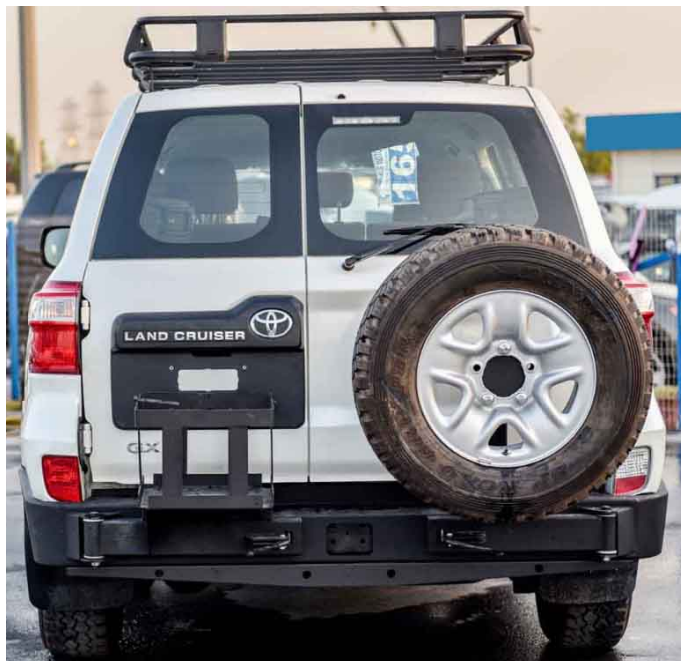

/MileleMotors

@MileleMotors

MileleMotors

@MileleMotors

MileleMotors

Procuring, Sourcing, & Stocking Motor Vehicles.

Head office

P.O.Box : 6339

AF - 07, Block A, Samari Retail
Ras Al Khor 3, Dubai - UAE

Tel: +971 50 4996459

Mail: info@milelemotors.com

(LHD) Toyota Land Cruiser GX 4.5D MT 7 Seater

SAFETY & OFF-ROAD EQUIPMENTS

REAR FOG LAMP: WITH (LH ONLY)

AIR CONDITIONER: AUTO (FR LH & RH, INDEPENDENT CONTROL)

SEAT MATERIAL: FABRIC

INSIDE REAR VIEW MIRROR: AUTOMATIC DAY & NIGHT + COMPASS WASHER FLUID: METHANOL FULL FILL

DOOR OUTSIDE HANDLE: PLATING

BODY RUST PROTECTION: ACM 14-4 OTHERS

FRONT BUMPER: STANDARD (PAINTING)

ANTI-THEFT SYSTEM: MECHANICAL KEY-IMMOBILIZER)

GRADE PACKAGE: GX

SPEEDOMETER: ANALOGUE KM/H

AIR BAG SYSTEM: D+P : DUAL (D: WEIGHT SENSOR)

FRONT SEAT: SEPARATE SEAT

SPARE WHEEL CARRIER: UNDER (W/LOCK)

PACKAGE OPTION 3 (INTERIOR): OTHER (WOTHOUT)

CR PLATE (GULF VIN): WITH

MODEL YEAR: 20 MODEL

OWNER MANUAL: ARABIC / ENGLISH

REGULATION COMPLIANCE LABEL: GULF CR (MPV) + GENERAL NAME + ID