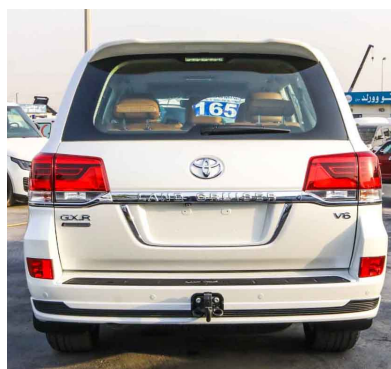

/MileleMotors

@MileleMotors

MileleMotors

@MileleMotors

MileleMotors

Procuring, Sourcing, & Stocking Motor Vehicles.

Head office

P.O.Box : 6339

AF - 07, Block A, Samari Retail
Ras Al Khor 3, Dubai - UAE

Tel: +971 50 4996459

Mail: info@milelemotors.com

(LHD) Toyota Land Cruiser GXR GT 4.0P MY2021