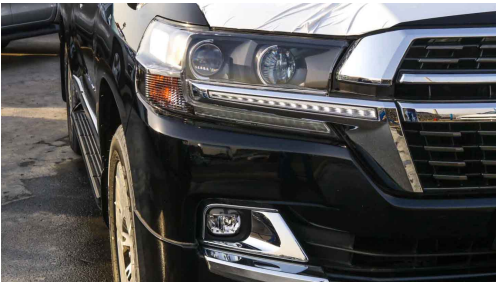

/MileleMotors

@MileleMotors

MileleMotors

@MileleMotors

MileleMotors
Procuring, Sourcing, & Stocking Motor Vehicles.

Head office

P.O.Box : 6339

AF - 07, Block A, Samari Retail

Ras Al Khor 3, Dubai - UAE

Tel: +971 50 4996459

Mail: info@milelemotors.com

(LHD) Toyota Land Cruiser GXR GT 4.0P MY2021