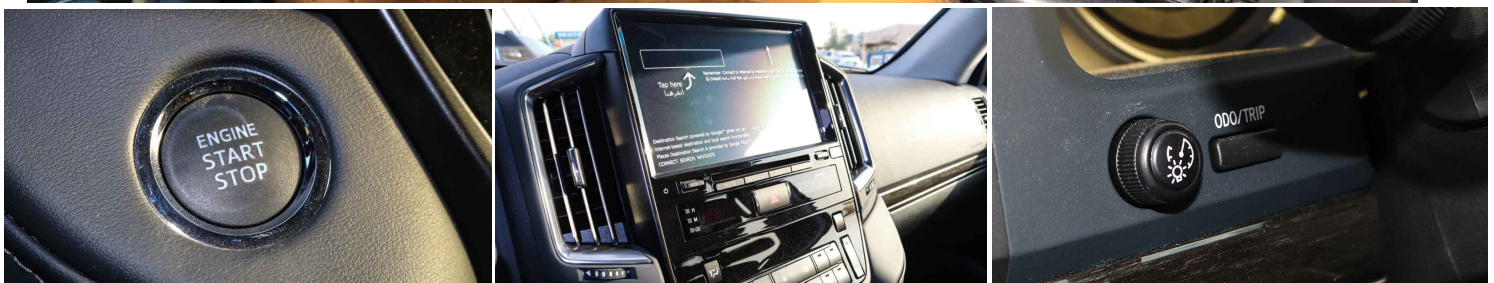

/MileleMotors

@MileleMotors

MileleMotors

@MileleMotors

MileleMotors
Procuring, Sourcing, & Stocking Motor Vehicles.

Head office

P.O.Box : 6339

AF - 07, Block A, Samari Retail

Ras Al Khor 3, Dubai - UAE

Tel: +971 50 4996459

Mail: info@milelemotors.com

(LHD) Toyota Land Cruiser GXR GT 4.0P MY2021