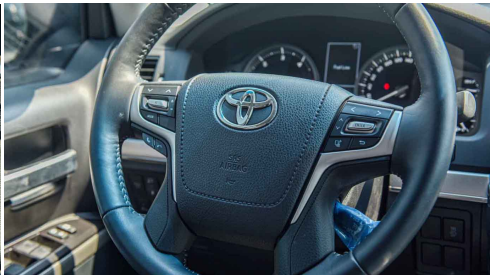

/MileleMotors

@MileleMotors

MileleMotors

@MileleMotors

MileleMotors
Procuring, Sourcing, & Stocking Motor Vehicles.

Head office

P.O.Box : 6339

AF - 07, Block A, Samari Retail

Ras Al Khor 3, Dubai - UAE

Tel: +971 50 4996459

Mail: info@milelemotors.com

(LHD) Toyota Land Cruiser VX 4.5D XTREME Edition

www.milelemotors.com