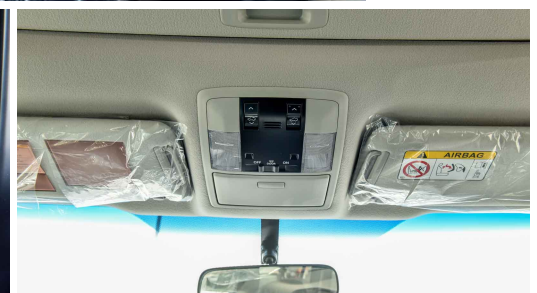

f /MileleMotors

ig @MileleMotors

yt MileleMotors

tw @MileleMotors

MileleMotors

Procuring, Sourcing, & Stocking Motor Vehicles.

Head office

P.O.Box : 6339

AF - 07, Block A, Samari Retail

Ras Al Khor 3, Dubai - UAE

Tel: +971 50 4996459

Mail: info@milelemotors.com

(LHD) Toyota Prado TXL 2.7P

www.milelemotors.com