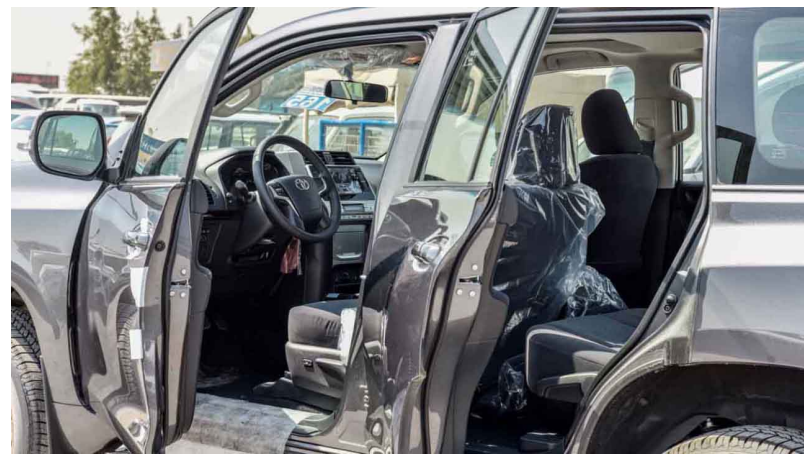

/MileleMotors

@MileleMotors

MileleMotors

@MileleMotors

MileleMotors
Procuring, Sourcing, & Stocking Motor Vehicles.

Head office

P.O.Box : 6339

AF - 07, Block A, Samari Retail

Ras Al Khor 3, Dubai - UAE

Tel: +971 50 4996459

Mail: info@milelemotors.com

(LHD) Toyota Prado TXL 2.7P GREY