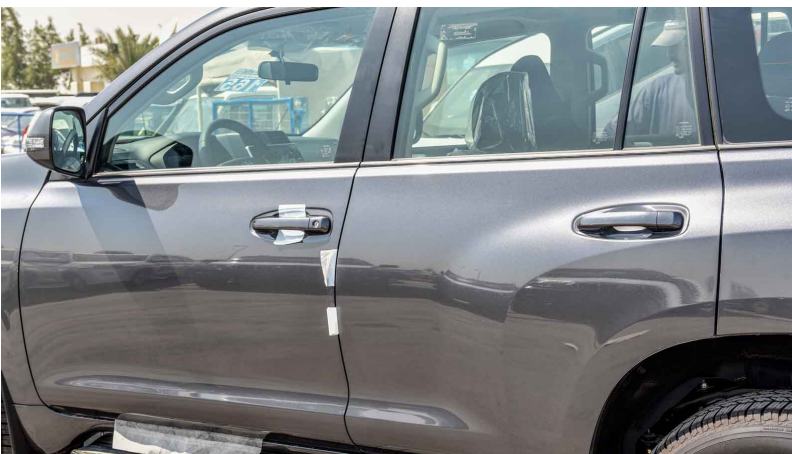

/MileleMotors

@MileleMotors

MileleMotors

@MileleMotors

MileleMotors
Procuring, Sourcing, & Stocking Motor Vehicles.

Head office

P.O.Box : 6339

AF - 07, Block A, Samari Retail

Ras Al Khor 3, Dubai - UAE

Tel: +971 50 4996459

Mail: info@milelemotors.com

(LHD) Toyota Prado TXL 2.7P GREY