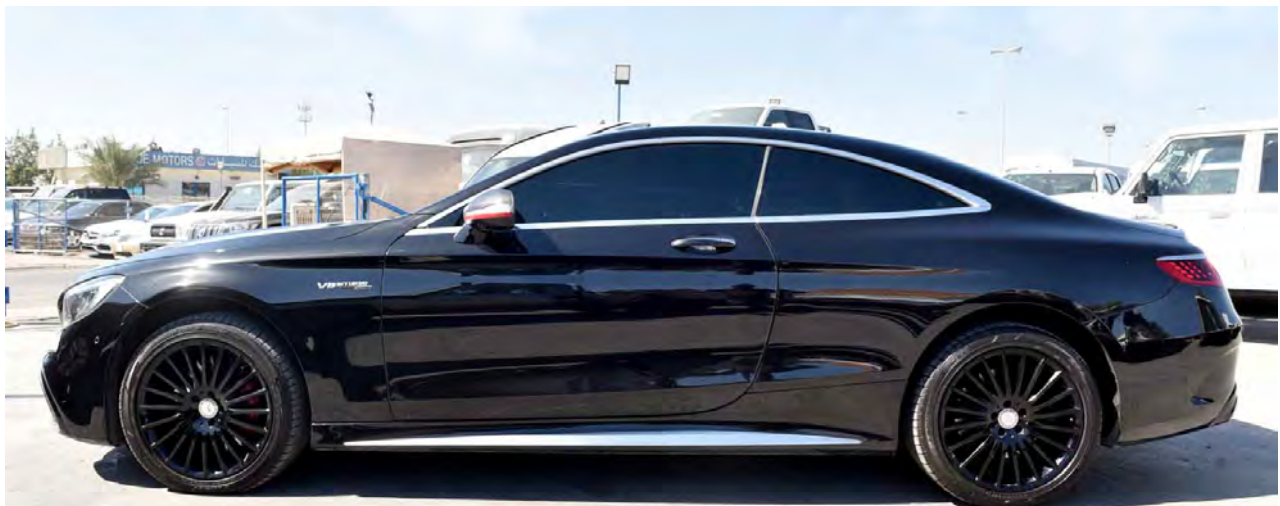

(LHD) Mercedes S550 AMG With 2019 S63 Kit