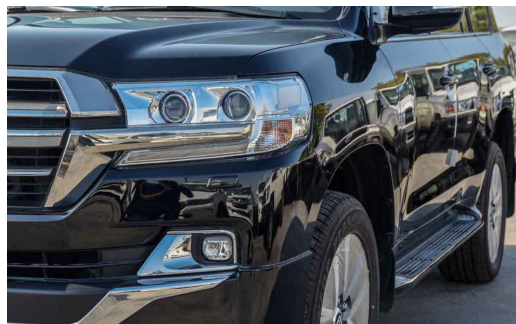

/MileleMotors

@MileleMotors

MileleMotors

@MileleMotors

MileleMotors

Procuring, Sourcing, & Stocking Motor Vehicles.

Head office

P.O.Box : 6339

AF - 07, Block A, Samari Retail
Ras Al Khor 3, Dubai - UAE

Tel: +971 50 4996459

Mail: info@milelemotors.com

(LHD) Toyota Land Cruiser VXR 4.5D AT 2020

www.milelemotors.com