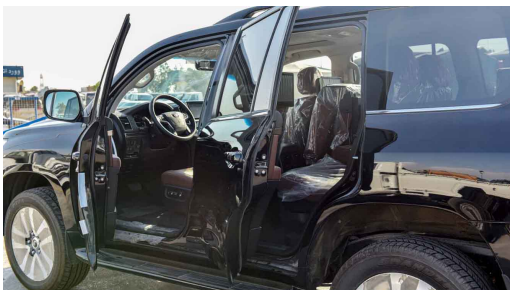

(LHD) Toyota Land Cruiser VXR 4.5D AT 2020