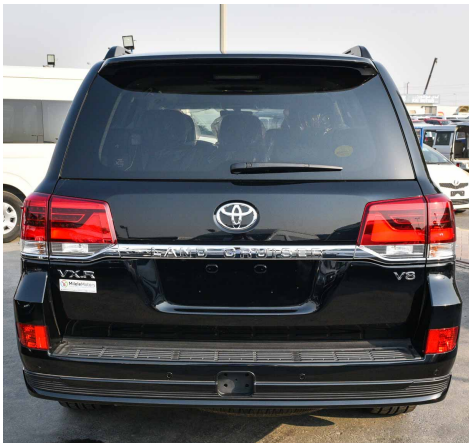

/MileleMotors

@MileleMotors

MileleMotors

@MileleMotors

MileleMotors
Procuring, Sourcing, & Stocking Motor Vehicles.

Head office

P.O.Box : 6339

AF - 07, Block A, Samari Retail

Ras Al Khor 3, Dubai - UAE

Tel: +971 50 4996459

Mail: info@milelemotors.com

(LHD) Toyota Land Cruiser VXR 4.5D AT 2020

EXTERIOR

Adjustable side mirrors Electrics

Bumper - Front&Rear: Body colour

Door handles: Chrome

Door mirrors: Body colour

Folding side mirrors: Electrics

Footboard: Rear step, Side step

Front bumpers: Body colour

Mudguars: Rear, Front

Rear bumpers: Body colour

Roof rail: Yes

Spoiler: Tinted

Towing hook: Rear

Wheels: Aluminium

Windscreen: Laminated