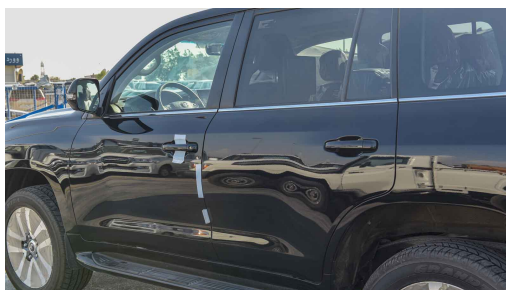

(LHD) Toyota Land Cruiser VXR 4.5D AT 2020