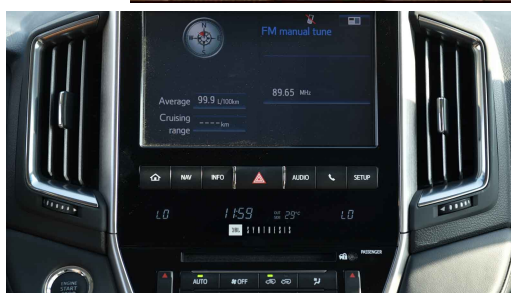

/MileleMotors

@MileleMotors

MileleMotors

@MileleMotors

MileleMotors
Procuring, Sourcing, & Stocking Motor Vehicles.

Head office

P.O.Box : 6339

AF - 07, Block A, Samari Retail
Ras Al Khor 3, Dubai - UAE

Tel: +971 50 4996459

Mail: info@milelemotors.com

(LHD) Toyota Land Cruiser VXR 4.5D AT 2020

www.milelemotors.com