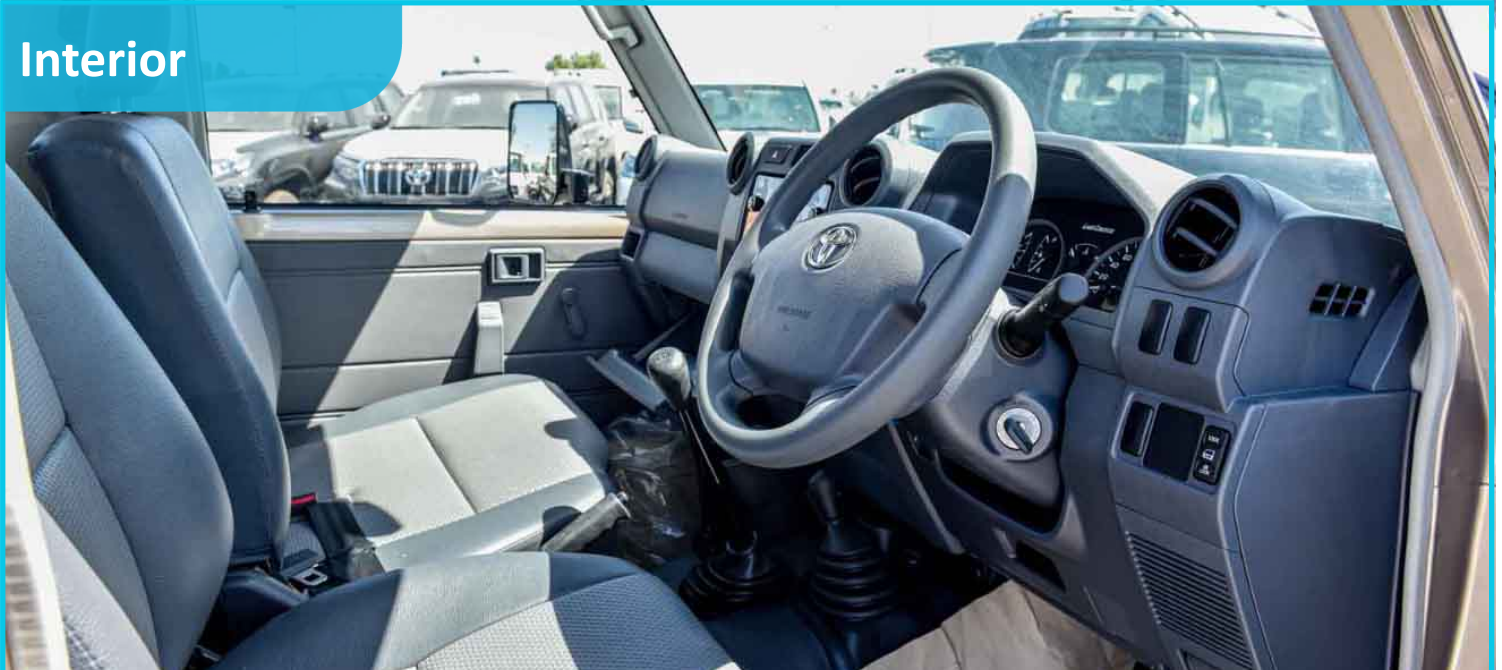

(RHD) Toyota Land Cruiser Pickup Single Cab 4.2L Diesel

Exterior

-  /MileleMotors
-  @MileleMotors
-  MileleMotors
-  @MileleMotors

TOYOTA (RHD) Toyota Land Cruiser Pickup Single Cab 4.2L Diesel

Interior

-  /MileleMotors
-  @MileleMotors
-  MileleMotors
-  @MileleMotors